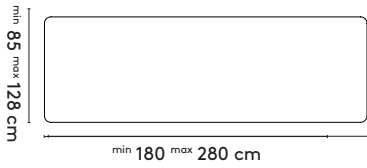

Ø 120 x 75 cm (between legs: 81cm)
 Ø 150 x 75 cm (between legs: 81cm)
 Ø 180 x 75 cm (between legs: 106cm)

Grid rectangular

200 x 105/120/160 x 75 cm (between legs: 146cm)
 240 x 105/120/160 x 75 cm (between legs: 176cm)
 280 x 105/120/160 x 75 cm (between legs: 216cm)
 320 x 105/120/160 x 75 cm (between legs: 256cm)
 360 x 105/120/160 x 75 cm (between legs: 296cm)

product

designer

year

1 Grid

Jonathan Prestwich

2014 - 2016

2a Standard Grid barrel

200 x 105/160 x 75 cm (between legs: 146 cm)
 240 x 105/160 x 75 cm (between legs: 178 cm)
 280 x 110/150/160 x 75 cm (between legs: 200 cm)
 320 x 110/150/160 x 75 cm (between legs: 240 cm)
 360 x 110/150/160 x 75 cm (between legs: 280 cm)

Grid barrel connected

400 x 150/160 x 75 cm (between legs: 165 cm)
 480 x 150/160 x 75 cm (between legs: 197 cm)
 560 x 150/160 x 75 cm (between legs: 237 cm)
 600 x 150/160 x 75 cm (between legs: 257 cm)

2b Tailoring

Grid rectangular high

Grid rectangular high

Grid barrel

Grid barrel connected

please note:

a table top with a width/diameter larger than 128 comes in two parts

a table top with a width wider than 128 cm and length longer than 360 comes in multiple parts