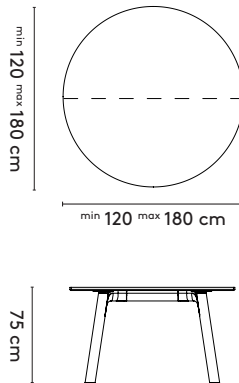

Ø 120 x 75 cm (between legs: 81cm)
 Ø 150 x 75 cm (between legs: 81cm)
 Ø 180 x 75 cm (between legs: 106cm)

Grid rectangular

200 x 105/120/160 x 75 cm (between legs: 146cm)
 240 x 105/120/160 x 75 cm (between legs: 176cm)
 280 x 105/120/160 x 75 cm (between legs: 216cm)
 320 x 105/120/160 x 75 cm (between legs: 256cm)
 360 x 105/120/160 x 75 cm (between legs: 296cm)

product

designer

year

1 Grid

Jonathan Prestwich

2014 - 2016

2a Standard Grid barrel

200 x 105/160 x 75 cm (between legs: 146 cm)
 240 x 105/160 x 75 cm (between legs: 178 cm)
 280 x 110/150/160 x 75 cm (between legs: 200 cm)
 320 x 110/150/160 x 75 cm (between legs: 240 cm)
 360 x 110/150/160 x 75 cm (between legs: 280 cm)

Grid barrel connected

400 x 150/160 x 75 cm (between legs: 165 cm)
 480 x 150/160 x 75 cm (between legs: 197 cm)
 560 x 150/160 x 75 cm (between legs: 237 cm)
 600 x 150/160 x 75 cm (between legs: 257 cm)

please note:

a table top with a width/diameter larger than 128 comes in two parts

a table top with a width wider than 128 cm and length longer than 360 comes in multiple parts

2b Tailoring

Grid square

Grid round