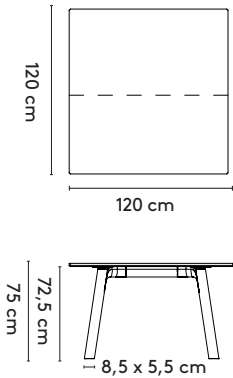

1 Grid

Jonathan Prestwich

2014 - 2016

2a

Standard

Grid square

120 x 120 x 75 cm (between legs: 81 cm)
 150 x 150 x 75 cm (between legs: 81 cm)
 180 x 180 x 75 cm (between legs: 106 cm)

Grid round

Ø 120 x 75 cm (between legs: 81cm)
 Ø 150 x 75 cm (between legs: 81cm)
 Ø 180 x 75 cm (between legs: 106cm)

Grid rectangular

200 x 105/120/160 x 75 cm (between legs: 146cm)
 240 x 105/120/160 x 75 cm (between legs: 176cm)
 280 x 105/120/160 x 75 cm (between legs: 216cm)
 320 x 105/120/160 x 75 cm (between legs: 256cm)
 360 x 105/120/160 x 75 cm (between legs: 296cm)

Grid rectangular connected

400 x 105/120/160 x 75 cm (between legs: 190 cm)
 480 x 105/120/160 x 75 cm (between legs: 230 cm)
 560 x 105/120/160 x 75 cm (between legs: 270 cm)
 600 x 105/120/160 x 75 cm (between legs: 290 cm)

product

designer

year

1 Grid

Jonathan Prestwich

2014 - 2016

2a Standard Grid barrel

200 x 105/160 x 75 cm (between legs: 146 cm)
 240 x 105/160 x 75 cm (between legs: 178 cm)
 280 x 110/150/160 x 75 cm (between legs: 200 cm)
 320 x 110/150/160 x 75 cm (between legs: 240 cm)
 360 x 110/150/160 x 75 cm (between legs: 280 cm)