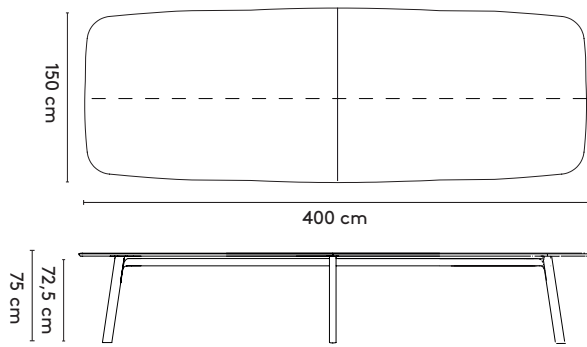

Grid rectangular connected

400 x 105/120/160 x 75 cm (between legs: 190 cm)
 480 x 105/120/160 x 75 cm (between legs: 230 cm)
 560 x 105/120/160 x 75 cm (between legs: 270 cm)
 600 x 105/120/160 x 75 cm (between legs: 290 cm)

Grid rectangular high

200 x 90/128 x 105 cm (between legs: 160 cm)
 240 x 90/128 x 105 cm (between legs: 200 cm)
 280 x 90/128 x 105 cm (between legs: 240 cm)

Grid rectangular high connected

320 x 90/128 x 105 cm (between legs: 117/117 cm)
 360 x 90/128 x 105 cm (between legs: 137/137 cm)
 400 x 90/128 x 105 cm (between legs: 157/157 cm)

product

designer

year

1 Grid

Jonathan Prestwich

2014 - 2016

2a Standard Grid barrel

200 x 105/160 x 75 cm (between legs: 146 cm)
 240 x 105/160 x 75 cm (between legs: 178 cm)
 280 x 110/150/160 x 75 cm (between legs: 200 cm)
 320 x 110/150/160 x 75 cm (between legs: 240 cm)
 360 x 110/150/160 x 75 cm (between legs: 280 cm)

Grid barrel connected

400 x 150/160 x 75 cm (between legs: 165 cm)
 480 x 150/160 x 75 cm (between legs: 197 cm)
 560 x 150/160 x 75 cm (between legs: 237 cm)
 600 x 150/160 x 75 cm (between legs: 257 cm)