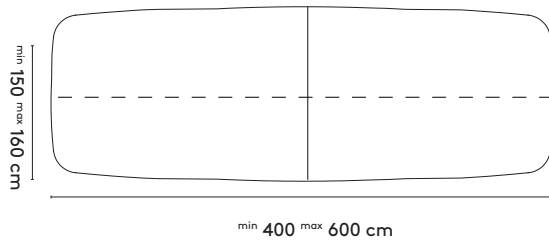

Ø 120 x 75 cm (between legs: 81cm)
 Ø 150 x 75 cm (between legs: 81cm)
 Ø 180 x 75 cm (between legs: 106cm)

Grid rectangular

200 x 105/120/160 x 75 cm (between legs: 146cm)
 240 x 105/120/160 x 75 cm (between legs: 176cm)
 280 x 105/120/160 x 75 cm (between legs: 216cm)
 320 x 105/120/160 x 75 cm (between legs: 256cm)
 360 x 105/120/160 x 75 cm (between legs: 296cm)

product

designer

year

1 Grid

Jonathan Prestwich

2014 - 2016

2a Standard Grid barrel

200 x 105/160 x 75 cm (between legs: 146 cm)
 240 x 105/160 x 75 cm (between legs: 178 cm)
 280 x 110/150/160 x 75 cm (between legs: 200 cm)
 320 x 110/150/160 x 75 cm (between legs: 240 cm)
 360 x 110/150/160 x 75 cm (between legs: 280 cm)

Grid barrel connected

400 x 150/160 x 75 cm (between legs: 165 cm)
 480 x 150/160 x 75 cm (between legs: 197 cm)
 560 x 150/160 x 75 cm (between legs: 237 cm)
 600 x 150/160 x 75 cm (between legs: 257 cm)

2b Tailoring

Grid rectangular high

Grid rectangular high

Grid barrel

Grid barrel connected

please note:

a table top with a width/diameter larger than 128 comes in two parts

a table top with a width wider than 128 cm and length longer than 360 comes in multiple parts