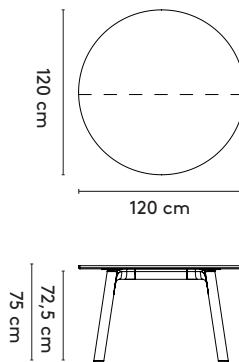

1 Grid

Jonathan Prestwich

2014 - 2016

2a

Standard

Grid square

120 x 120 x 75 cm (between legs: 81 cm)
 150 x 150 x 75 cm (between legs: 81 cm)
 180 x 180 x 75 cm (between legs: 106 cm)

Grid round

Ø 120 x 75 cm (between legs: 81cm)
 Ø 150 x 75 cm (between legs: 81cm)
 Ø 180 x 75 cm (between legs: 106cm)

Grid rectangular

200 x 105/120/160 x 75 cm (between legs: 146cm)
 240 x 105/120/160 x 75 cm (between legs: 176cm)
 280 x 105/120/160 x 75 cm (between legs: 216cm)
 320 x 105/120/160 x 75 cm (between legs: 256cm)
 360 x 105/120/160 x 75 cm (between legs: 296cm)

Grid rectangular connected

400 x 105/120/160 x 75 cm (between legs: 190 cm)
 480 x 105/120/160 x 75 cm (between legs: 230 cm)
 560 x 105/120/160 x 75 cm (between legs: 270 cm)
 600 x 105/120/160 x 75 cm (between legs: 290 cm)

product

designer

year

1 Grid

Jonathan Prestwich

2014 - 2016

2a Standard Grid barrel

200 x 105/160 x 75 cm (between legs: 146 cm)
 240 x 105/160 x 75 cm (between legs: 178 cm)
 280 x 110/150/160 x 75 cm (between legs: 200 cm)
 320 x 110/150/160 x 75 cm (between legs: 240 cm)
 360 x 110/150/160 x 75 cm (between legs: 280 cm)