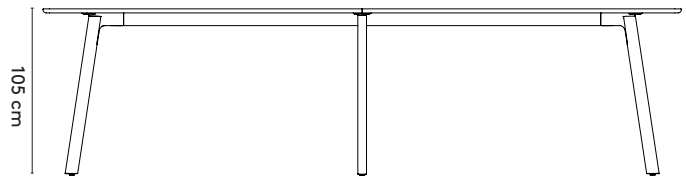

product

designer

year

1 Grid

Jonathan Prestwich

2014 - 2016

2a Standard Grid barrel

200 x 105/160 x 75 cm (between legs: 146 cm)
 240 x 105/160 x 75 cm (between legs: 178 cm)
 280 x 110/150/160 x 75 cm (between legs: 200 cm)
 320 x 110/150/160 x 75 cm (between legs: 240 cm)
 360 x 110/150/160 x 75 cm (between legs: 280 cm)

Grid barrel connected

400 x 150/160 x 75 cm (between legs: 165 cm)
 480 x 150/160 x 75 cm (between legs: 197 cm)
 560 x 150/160 x 75 cm (between legs: 237 cm)
 600 x 150/160 x 75 cm (between legs: 257 cm)

please note:

a table top with a width/diameter larger than 128 comes in two parts

a table top with a width wider than 128 cm and length longer than 360 comes in multiple parts

2b Tailoring

Grid square

Grid round

2b Tailoring

Grid rectangular high

Grid rectangular high

Grid barrel

Grid barrel connected

please note:

a table top with a width/diameter larger than 128 comes in two parts

a table top with a width wider than 128 cm and length longer than 360 comes in multiple parts