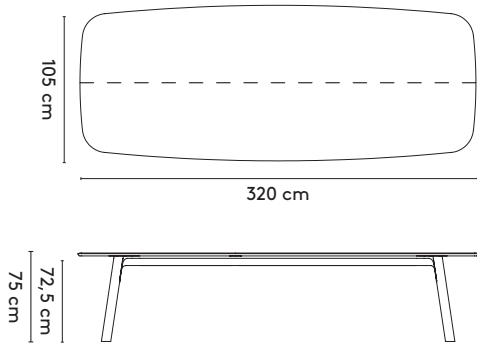

Ø 120 x 75 cm (between legs: 81cm)
 Ø 150 x 75 cm (between legs: 81cm)
 Ø 180 x 75 cm (between legs: 106cm)

Grid rectangular

200 x 105/120/160 x 75 cm (between legs: 146cm)
 240 x 105/120/160 x 75 cm (between legs: 176cm)
 280 x 105/120/160 x 75 cm (between legs: 216cm)
 320 x 105/120/160 x 75 cm (between legs: 256cm)
 360 x 105/120/160 x 75 cm (between legs: 296cm)

Grid rectangular high

200 x 90/128 x 105 cm (between legs: 160 cm)
 240 x 90/128 x 105 cm (between legs: 200 cm)
 280 x 90/128 x 105 cm (between legs: 240 cm)

Grid rectangular high connected

320 x 90/128 x 105 cm (between legs: 117/117 cm)
 360 x 90/128 x 105 cm (between legs: 137/137 cm)
 400 x 90/128 x 105 cm (between legs: 157/157 cm)

product

designer

year

1 Grid

Jonathan Prestwich

2014 - 2016

2a Standard Grid barrel

200 x 105/160 x 75 cm (between legs: 146 cm)
 240 x 105/160 x 75 cm (between legs: 178 cm)
 280 x 110/150/160 x 75 cm (between legs: 200 cm)
 320 x 110/150/160 x 75 cm (between legs: 240 cm)
 360 x 110/150/160 x 75 cm (between legs: 280 cm)

Grid barrel connected

400 x 150/160 x 75 cm (between legs: 165 cm)
 480 x 150/160 x 75 cm (between legs: 197 cm)
 560 x 150/160 x 75 cm (between legs: 237 cm)
 600 x 150/160 x 75 cm (between legs: 257 cm)