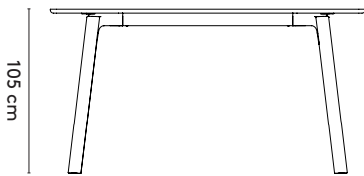

product

designer

year

1 Grid

Jonathan Prestwich

2014 - 2016

2a Standard Grid barrel

200 x 105/160 x 75 cm (between legs: 146 cm)
 240 x 105/160 x 75 cm (between legs: 178 cm)
 280 x 110/150/160 x 75 cm (between legs: 200 cm)
 320 x 110/150/160 x 75 cm (between legs: 240 cm)
 360 x 110/150/160 x 75 cm (between legs: 280 cm)

Grid barrel connected

400 x 150/160 x 75 cm (between legs: 165 cm)
 480 x 150/160 x 75 cm (between legs: 197 cm)
 560 x 150/160 x 75 cm (between legs: 237 cm)
 600 x 150/160 x 75 cm (between legs: 257 cm)

please note:

a table top with a width/diameter larger than 128 comes in two parts

a table top with a width wider than 128 cm and length longer than 360 comes in multiple parts

2b Tailoring

Grid square

Grid round

2b Tailoring

Grid rectangular high

Grid rectangular high

Grid barrel

Grid barrel connected

please note:

a table top with a width/diameter larger than 128 comes in two parts

a table top with a width wider than 128 cm and length longer than 360 comes in multiple parts