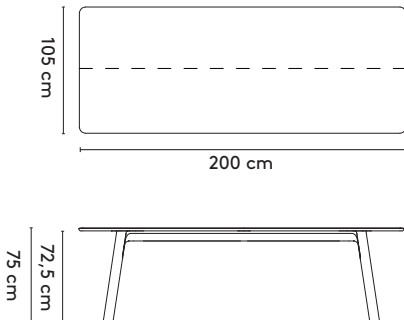

1 Grid

Jonathan Prestwich

2014 - 2016

2a

Standard

Grid square

120 x 120 x 75 cm (between legs: 81 cm)
 150 x 150 x 75 cm (between legs: 81 cm)
 180 x 180 x 75 cm (between legs: 106 cm)

Grid round

Ø 120 x 75 cm (between legs: 81cm)
 Ø 150 x 75 cm (between legs: 81cm)
 Ø 180 x 75 cm (between legs: 106cm)

Grid rectangular

200 x 105/120/160 x 75 cm (between legs: 146cm)
 240 x 105/120/160 x 75 cm (between legs: 176cm)
 280 x 105/120/160 x 75 cm (between legs: 216cm)
 320 x 105/120/160 x 75 cm (between legs: 256cm)
 360 x 105/120/160 x 75 cm (between legs: 296cm)

Grid rectangular connected

400 x 105/120/160 x 75 cm (between legs: 190 cm)
 480 x 105/120/160 x 75 cm (between legs: 230 cm)
 560 x 105/120/160 x 75 cm (between legs: 270 cm)
 600 x 105/120/160 x 75 cm (between legs: 290 cm)

product

designer

year

1 Grid

Jonathan Prestwich

2014 - 2016

2a Standard Grid barrel

200 x 105/160 x 75 cm (between legs: 146 cm)
 240 x 105/160 x 75 cm (between legs: 178 cm)
 280 x 110/150/160 x 75 cm (between legs: 200 cm)
 320 x 110/150/160 x 75 cm (between legs: 240 cm)
 360 x 110/150/160 x 75 cm (between legs: 280 cm)