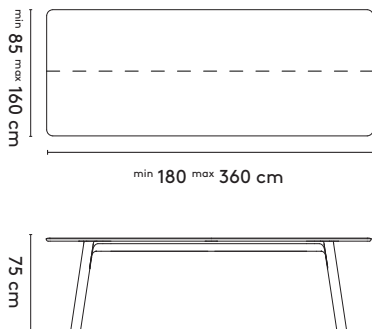

Grid rectangular