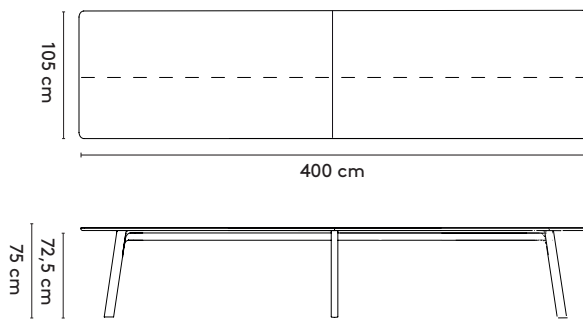

1 Grid

Jonathan Prestwich

2014 - 2016

2a

Standard

Grid square

120 x 120 x 75 cm (between legs: 81 cm)
 150 x 150 x 75 cm (between legs: 81 cm)
 180 x 180 x 75 cm (between legs: 106 cm)

Grid round

Ø 120 x 75 cm (between legs: 81cm)
 Ø 150 x 75 cm (between legs: 81cm)
 Ø 180 x 75 cm (between legs: 106cm)

Grid rectangular

200 x 105/120/160 x 75 cm (between legs: 146cm)
 240 x 105/120/160 x 75 cm (between legs: 176cm)
 280 x 105/120/160 x 75 cm (between legs: 216cm)
 320 x 105/120/160 x 75 cm (between legs: 256cm)
 360 x 105/120/160 x 75 cm (between legs: 296cm)

Grid rectangular connected

400 x 105/120/160 x 75 cm (between legs: 190 cm)
 480 x 105/120/160 x 75 cm (between legs: 230 cm)
 560 x 105/120/160 x 75 cm (between legs: 270 cm)
 600 x 105/120/160 x 75 cm (between legs: 290 cm)

product

designer

year

1 Grid

Jonathan Prestwich

2014 - 2016

2a Standard Grid barrel

200 x 105/160 x 75 cm (between legs: 146 cm)
 240 x 105/160 x 75 cm (between legs: 178 cm)
 280 x 110/150/160 x 75 cm (between legs: 200 cm)
 320 x 110/150/160 x 75 cm (between legs: 240 cm)
 360 x 110/150/160 x 75 cm (between legs: 280 cm)