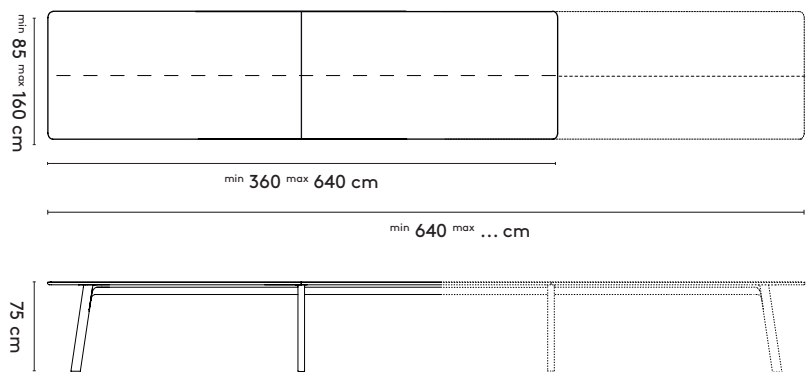

Grid rectangular connected