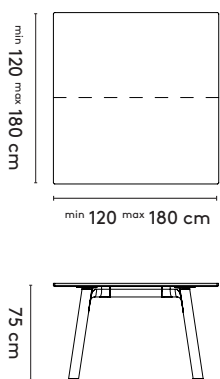

Ø 120 x 75 cm (between legs: 81cm)
 Ø 150 x 75 cm (between legs: 81cm)
 Ø 180 x 75 cm (between legs: 106cm)

Grid rectangular

200 x 105/120/160 x 75 cm (between legs: 146cm)
 240 x 105/120/160 x 75 cm (between legs: 176cm)
 280 x 105/120/160 x 75 cm (between legs: 216cm)
 320 x 105/120/160 x 75 cm (between legs: 256cm)
 360 x 105/120/160 x 75 cm (between legs: 296cm)

product

designer

year

1 Grid

Jonathan Prestwich

2014 - 2016

2a Standard Grid barrel

200 x 105/160 x 75 cm (between legs: 146 cm)
 240 x 105/160 x 75 cm (between legs: 178 cm)
 280 x 110/150/160 x 75 cm (between legs: 200 cm)
 320 x 110/150/160 x 75 cm (between legs: 240 cm)
 360 x 110/150/160 x 75 cm (between legs: 280 cm)

Grid barrel connected

400 x 150/160 x 75 cm (between legs: 165 cm)
 480 x 150/160 x 75 cm (between legs: 197 cm)
 560 x 150/160 x 75 cm (between legs: 237 cm)
 600 x 150/160 x 75 cm (between legs: 257 cm)

please note:

a table top with a width/diameter larger than 128 comes in two parts

a table top with a width wider than 128 cm and length longer than 360 comes in multiple parts

2b Tailoring

Grid square

Grid round