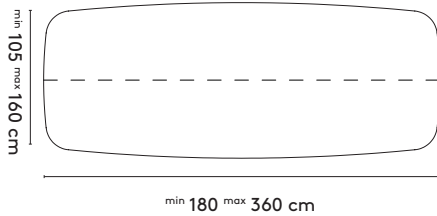

Ø 120 x 75 cm (between legs: 81cm)
 Ø 150 x 75 cm (between legs: 81cm)
 Ø 180 x 75 cm (between legs: 106cm)

Grid rectangular

200 x 105/120/160 x 75 cm (between legs: 146cm)
 240 x 105/120/160 x 75 cm (between legs: 176cm)
 280 x 105/120/160 x 75 cm (between legs: 216cm)
 320 x 105/120/160 x 75 cm (between legs: 256cm)
 360 x 105/120/160 x 75 cm (between legs: 296cm)

product

designer

year

1 Grid

Jonathan Prestwich

2014 - 2016

2a Standard Grid barrel

200 x 105/160 x 75 cm (between legs: 146 cm)
 240 x 105/160 x 75 cm (between legs: 178 cm)
 280 x 110/150/160 x 75 cm (between legs: 200 cm)
 320 x 110/150/160 x 75 cm (between legs: 240 cm)
 360 x 110/150/160 x 75 cm (between legs: 280 cm)

Grid barrel connected

400 x 150/160 x 75 cm (between legs: 165 cm)
 480 x 150/160 x 75 cm (between legs: 197 cm)
 560 x 150/160 x 75 cm (between legs: 237 cm)
 600 x 150/160 x 75 cm (between legs: 257 cm)

2b Tailoring

Grid rectangular high

Grid rectangular high

Grid barrel

Grid barrel connected

please note:

a table top with a width/diameter larger than 128 comes in two parts

a table top with a width wider than 128 cm and length longer than 360 comes in multiple parts