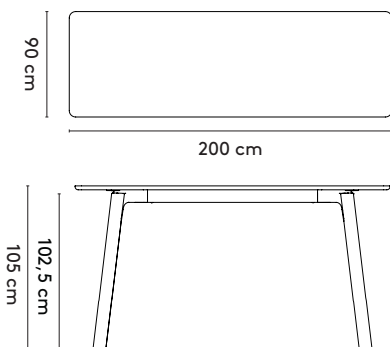

Ø 120 x 75 cm (between legs: 81cm)
 Ø 150 x 75 cm (between legs: 81cm)
 Ø 180 x 75 cm (between legs: 106cm)

Grid rectangular

200 x 105/120/160 x 75 cm (between legs: 146cm)
 240 x 105/120/160 x 75 cm (between legs: 176cm)
 280 x 105/120/160 x 75 cm (between legs: 216cm)
 320 x 105/120/160 x 75 cm (between legs: 256cm)
 360 x 105/120/160 x 75 cm (between legs: 296cm)

Grid rectangular connected

400 x 105/120/160 x 75 cm (between legs: 190 cm)
 480 x 105/120/160 x 75 cm (between legs: 230 cm)
 560 x 105/120/160 x 75 cm (between legs: 270 cm)
 600 x 105/120/160 x 75 cm (between legs: 290 cm)

Grid rectangular high

200 x 90/128 x 105 cm (between legs: 160 cm)
 240 x 90/128 x 105 cm (between legs: 200 cm)
 280 x 90/128 x 105 cm (between legs: 240 cm)

Grid rectangular high connected

320 x 90/128 x 105 cm (between legs: 117/117 cm)
 360 x 90/128 x 105 cm (between legs: 137/137 cm)
 400 x 90/128 x 105 cm (between legs: 157/157 cm)

product

designer

year

1 Grid

Jonathan Prestwich

2014 - 2016

2a Standard Grid barrel

200 x 105/160 x 75 cm (between legs: 146 cm)
 240 x 105/160 x 75 cm (between legs: 178 cm)
 280 x 110/150/160 x 75 cm (between legs: 200 cm)
 320 x 110/150/160 x 75 cm (between legs: 240 cm)
 360 x 110/150/160 x 75 cm (between legs: 280 cm)