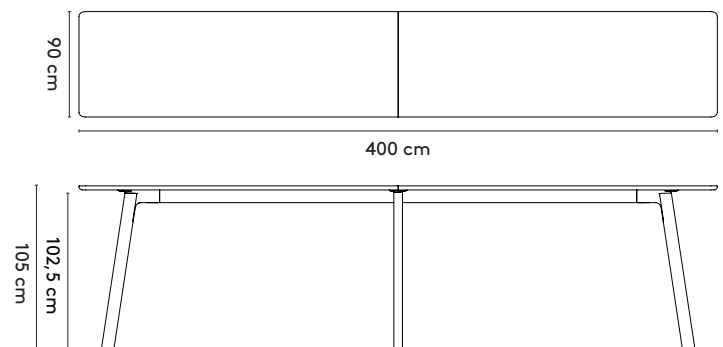

Ø 120 x 75 cm (between legs: 81cm)
 Ø 150 x 75 cm (between legs: 81cm)
 Ø 180 x 75 cm (between legs: 106cm)

Grid rectangular

200 x 105/120/160 x 75 cm (between legs: 146cm)
 240 x 105/120/160 x 75 cm (between legs: 176cm)
 280 x 105/120/160 x 75 cm (between legs: 216cm)
 320 x 105/120/160 x 75 cm (between legs: 256cm)
 360 x 105/120/160 x 75 cm (between legs: 296cm)

Grid rectangular connected

400 x 105/120/160 x 75 cm (between legs: 190 cm)
 480 x 105/120/160 x 75 cm (between legs: 230 cm)
 560 x 105/120/160 x 75 cm (between legs: 270 cm)
 600 x 105/120/160 x 75 cm (between legs: 290 cm)

Grid rectangular high

200 x 90/128 x 105 cm (between legs: 160 cm)
 240 x 90/128 x 105 cm (between legs: 200 cm)
 280 x 90/128 x 105 cm (between legs: 240 cm)

Grid rectangular high connected

320 x 90/128 x 105 cm (between legs: 117/117 cm)
 360 x 90/128 x 105 cm (between legs: 137/137 cm)
 400 x 90/128 x 105 cm (between legs: 157/157 cm)

product

designer

year

1 Grid

Jonathan Prestwich

2014 - 2016

2a Standard Grid barrel

200 x 105/160 x 75 cm (between legs: 146 cm)
 240 x 105/160 x 75 cm (between legs: 178 cm)
 280 x 110/150/160 x 75 cm (between legs: 200 cm)
 320 x 110/150/160 x 75 cm (between legs: 240 cm)
 360 x 110/150/160 x 75 cm (between legs: 280 cm)