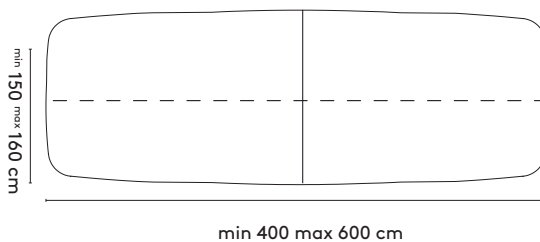

Grid barrel connected

please note:
a table top with a width/diameter wider than 128 cm comes
in two parts

3 **Materials**

Top: oak or walnut (solid, veneer)
Frame: epoxy fine texture on aluminum
(RAL9010 or RAL9005), oak smoked (solid)
Legs: oak or walnut (solid)

Materialen

Blad: eiken of noten (massief, fineer)
Onderstel: epoxy fine texture op
aluminium (RAL9010 of RAL9005), gerookt
eiken (massief)
Poten: eiken of noten (massief)

Materialien

Platte: Eiche oder Nussbaum (Massiv, Furnier)
Untergestell: Epoxy fine texture auf Aluminium
(RAL9010 oder RAL9005), Eiche geräuchert
(Massiv)
Beine: Eiche oder Nussbaum (Massiv)

4 **Finishes**

**All Arco colors and finishes for
the mentioned materials**

Afwerkingen

Alle Arco kleuren en (lak)afwerkingen voor
de genoemde materialen

Ausführungen

Untergestell in einer anderen Farbe Epoxy fine
texture (Arco Farbe) möglich