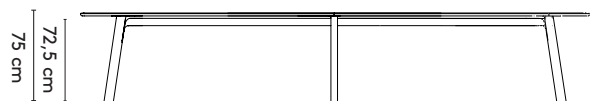

Grid round

Ø 120 x 75 cm (between legs: 81cm)
 Ø 150 x 75 cm (between legs: 81cm)
 Ø 200 x 75 cm (between legs: 106cm)

Grid rectangular

200 x 105/120/160 x 75 cm (between legs: 146cm)
 240 x 105/120/160 x 75 cm (between legs: 176cm)
 280 x 105/120/160 x 75 cm (between legs: 216cm)
 320 x 105/120/160 x 75 cm (between legs: 256cm)
 360 x 105/120/160 x 75 cm (between legs: 296cm)

Grid rectangular high

200 x 90 x 105 cm (between legs: 160 cm)
 240 x 90 x 105 cm (between legs: 200 cm)
 280 x 90 x 105 cm (between legs: 240 cm)

Grid rectangular connected

400 x 105/120 x 75 cm (between legs: 190 cm)
 480 x 105/120 x 75 cm (between legs: 230 cm)
 560 x 105/120 x 75 cm (between legs: 270 cm)

Grid barrel

200 x 105/150 x 75 cm (between legs: 146 cm)
 240 x 105/150 x 75 cm (between legs: 178 cm)
 280 x 110/150 x 75 cm (between legs: 200 cm)
 320 x 110/150 x 75 cm (between legs: 240 cm)
 360 x 110/150 x 75 cm (between legs: 280 cm)

Grid barrel connected

400 x 150 x 75 cm (between legs: 165 cm)
 480 x 150 x 75 cm (between legs: 197 cm)
 560 x 150 x 75 cm (between legs: 237 cm)

please note:
 a table top with a width/diameter wider than 128 cm comes
 in two parts.