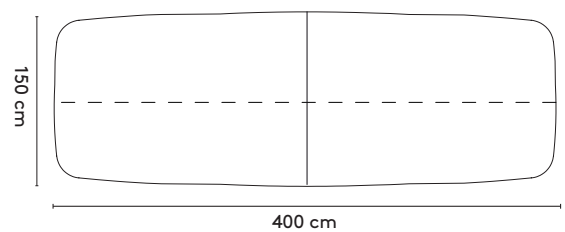

Grid round

Ø 120 x 75 cm (between legs: 81cm)
 Ø 150 x 75 cm (between legs: 81cm)
 Ø 200 x 75 cm (between legs: 106cm)

Grid rectangular

200 x 105/120/160 x 75 cm (between legs: 146cm)
 240 x 105/120/160 x 75 cm (between legs: 176cm)
 280 x 105/120/160 x 75 cm (between legs: 216cm)
 320 x 105/120/160 x 75 cm (between legs: 256cm)
 360 x 105/120/160 x 75 cm (between legs: 296cm)

Grid rectangular high

200 x 90 x 105 cm (between legs: 160 cm)
 240 x 90 x 105 cm (between legs: 200 cm)
 280 x 90 x 105 cm (between legs: 240 cm)

Grid rectangular connected

400 x 105/120 x 75 cm (between legs: 190 cm)
 480 x 105/120 x 75 cm (between legs: 230 cm)
 560 x 105/120 x 75 cm (between legs: 270 cm)

Grid barrel

200 x 105/150 x 75 cm (between legs: 146 cm)
 240 x 105/150 x 75 cm (between legs: 178 cm)
 280 x 110/150 x 75 cm (between legs: 200 cm)
 320 x 110/150 x 75 cm (between legs: 240 cm)
 360 x 110/150 x 75 cm (between legs: 280 cm)

Grid barrel connected

400 x 150 x 75 cm (between legs: 165 cm)
 480 x 150 x 75 cm (between legs: 197 cm)
 560 x 150 x 75 cm (between legs: 237 cm)

please note:
 a table top with a width/diameter wider than 128 cm comes
 in two parts.