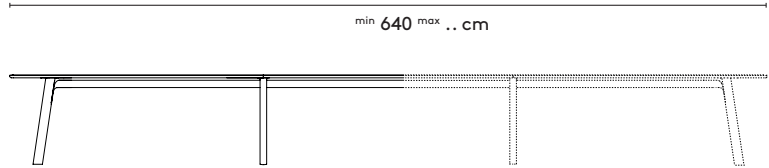

Grid rectangular connected