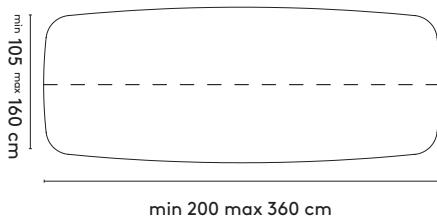

Grid barrel