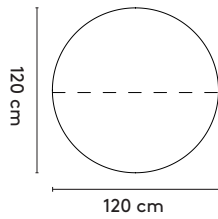

1 **Grid work****Jonathan
Prestwich****2014 - 2016**2a **Standard**Grid square

120 x 120 x 75 cm (between legs: 81 cm)
 160 x 160 x 75 cm (between legs: 81 cm)
 200 x 200 x 75 cm (between legs: 106 cm)

Grid round

Ø 120 x 75 cm (between legs: 81cm)
 Ø 150 x 75 cm (between legs: 81cm)
 Ø 200 x 75 cm (between legs: 106cm)

Grid rectangular

200 x 105/120/160 x 75 cm (between legs: 146cm)
 240 x 105/120/160 x 75 cm (between legs: 176cm)
 280 x 105/120/160 x 75 cm (between legs: 216cm)
 320 x 105/120/160 x 75 cm (between legs: 256cm)
 360 x 105/120/160 x 75 cm (between legs: 296cm)

Grid barrel

200 x 105/150 x 75 cm (between legs: 146 cm)
 240 x 105/150 x 75 cm (between legs: 178 cm)
 280 x 110/150 x 75 cm (between legs: 200 cm)
 320 x 110/150 x 75 cm (between legs: 240 cm)
 360 x 110/150 x 75 cm (between legs: 280 cm)

Grid barrel connected

400 x 150 x 75 cm (between legs: 165 cm)
 480 x 150 x 75 cm (between legs: 197 cm)
 560 x 150 x 75 cm (between legs: 237 cm)

please note:
 a table top with a width/diameter wider than 128 cm comes
 in two parts.