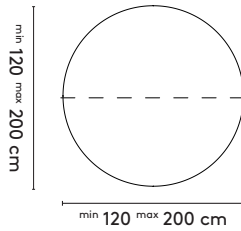

1 **Grid work**

**Jonathan
Prestwich**

2014 - 2016

2b **Tailoring**

Grid square

Grid round

Grid rectangular

Grid rectangular high

Grid rectangular connected

Grid barrel

Grid barrel connected

please note:
a table top with a width/diameter wider than 128 cm comes
in two parts

3 **Materials**

Top: oak or walnut (solid, veneer)
Frame: epoxy fine texture on aluminum
(RAL9010 or RAL9005), oak smoked (solid)
Legs: oak or walnut (solid)

Materialen

Blad: eiken of noten (massief, fineer)
Onderstel: epoxy fine texture op
aluminium (RAL9010 of RAL9005), gerookt
eiken (massief)
Poten: eiken of noten (massief)

Materialien

Platte: Eiche oder Nussbaum (Massiv, Furnier)
Untergestell: Epoxy fine texture auf Aluminium
(RAL9010 oder RAL9005), Eiche geräuchert
(Massiv)
Beine: Eiche oder Nussbaum (Massiv)

4 **Finishes**

**All Arco colors and finishes for
the mentioned materials**

Afwerkingen

Alle Arco kleuren en (lak)afwerkingen voor
de genoemde materialen

Ausführungen

Untergestell in einer anderen Farbe Epoxy fine
texture (Arco Farbe) möglich