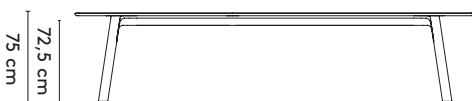

Grid round

Ø 120 x 75 cm (between legs: 81cm)
 Ø 150 x 75 cm (between legs: 81cm)
 Ø 200 x 75 cm (between legs: 106cm)

Grid rectangular

200 x 105/120/160 x 75 cm (between legs: 146cm)
 240 x 105/120/160 x 75 cm (between legs: 176cm)
 280 x 105/120/160 x 75 cm (between legs: 216cm)
 320 x 105/120/160 x 75 cm (between legs: 256cm)
 360 x 105/120/160 x 75 cm (between legs: 296cm)

Grid rectangular high

200 x 90 x 105 cm (between legs: 160 cm)
 240 x 90 x 105 cm (between legs: 200 cm)
 280 x 90 x 105 cm (between legs: 240 cm)

Grid rectangular connected

400 x 105/120 x 75 cm (between legs: 190 cm)
 480 x 105/120 x 75 cm (between legs: 230 cm)
 560 x 105/120 x 75 cm (between legs: 270 cm)

Grid barrel

200 x 105/150 x 75 cm (between legs: 146 cm)
 240 x 105/150 x 75 cm (between legs: 178 cm)
 280 x 110/150 x 75 cm (between legs: 200 cm)
 320 x 110/150 x 75 cm (between legs: 240 cm)
 360 x 110/150 x 75 cm (between legs: 280 cm)

Grid barrel connected

400 x 150 x 75 cm (between legs: 165 cm)
 480 x 150 x 75 cm (between legs: 197 cm)
 560 x 150 x 75 cm (between legs: 237 cm)

please note:
 a table top with a width/diameter wider than 128 cm comes
 in two parts.