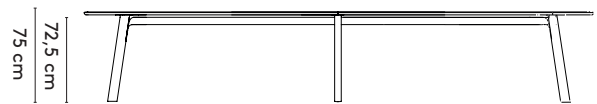

Grid round

Ø 120 x 75 cm (between legs: 81cm)
 Ø 150 x 75 cm (between legs: 81cm)
 Ø 200 x 75 cm (between legs: 106cm)

Grid rectangular

200 x 105/120/160 x 75 cm (between legs: 146cm)
 240 x 105/120/160 x 75 cm (between legs: 176cm)
 280 x 105/120/160 x 75 cm (between legs: 216cm)
 320 x 105/120/160 x 75 cm (between legs: 256cm)
 360 x 105/120/160 x 75 cm (between legs: 296cm)

Grid rectangular high

200 x 90 x 105 cm (between legs: 160 cm)
 240 x 90 x 105 cm (between legs: 200 cm)
 280 x 90 x 105 cm (between legs: 240 cm)

Grid rectangular connected

400 x 105/120 x 75 cm (between legs: 190 cm)
 480 x 105/120 x 75 cm (between legs: 230 cm)
 560 x 105/120 x 75 cm (between legs: 270 cm)

Grid barrel

200 x 105/150 x 75 cm (between legs: 146 cm)
 240 x 105/150 x 75 cm (between legs: 178 cm)
 280 x 110/150 x 75 cm (between legs: 200 cm)
 320 x 110/150 x 75 cm (between legs: 240 cm)
 360 x 110/150 x 75 cm (between legs: 280 cm)

Grid barrel connected

400 x 150 x 75 cm (between legs: 165 cm)
 480 x 150 x 75 cm (between legs: 197 cm)
 560 x 150 x 75 cm (between legs: 237 cm)

please note:
 a table top with a width/diameter wider than 128 cm comes
 in two parts.