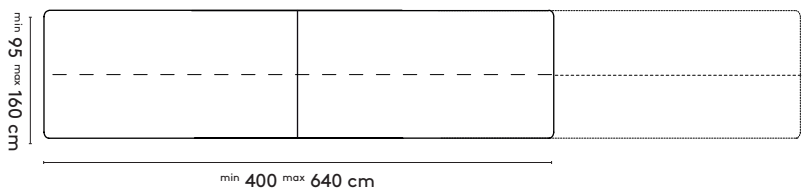

Grid rectangular connected