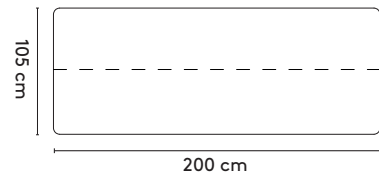

1 **Grid work****Jonathan
Prestwich****2014 - 2016**2a **Standard**Grid square

120 x 120 x 75 cm (between legs: 81 cm)
 160 x 160 x 75 cm (between legs: 81 cm)
 200 x 200 x 75 cm (between legs: 106 cm)

Grid round

Ø 120 x 75 cm (between legs: 81cm)
 Ø 150 x 75 cm (between legs: 81cm)
 Ø 200 x 75 cm (between legs: 106cm)

Grid rectangular

200 x 105/120/160 x 75 cm (between legs: 146cm)
 240 x 105/120/160 x 75 cm (between legs: 176cm)
 280 x 105/120/160 x 75 cm (between legs: 216cm)
 320 x 105/120/160 x 75 cm (between legs: 256cm)
 360 x 105/120/160 x 75 cm (between legs: 296cm)

Grid rectangular high

200 x 90 x 105 cm (between legs: 160 cm)
 240 x 90 x 105 cm (between legs: 200 cm)
 280 x 90 x 105 cm (between legs: 240 cm)

Grid rectangular connected

400 x 105/120 x 75 cm (between legs: 190 cm)
 480 x 105/120 x 75 cm (between legs: 230 cm)
 560 x 105/120 x 75 cm (between legs: 270 cm)

Grid barrel connected

400 x 150 x 75 cm (between legs: 165 cm)
 480 x 150 x 75 cm (between legs: 197 cm)
 560 x 150 x 75 cm (between legs: 237 cm)

please note:
 a table top with a width/diameter wider than 128 cm comes
 in two parts.