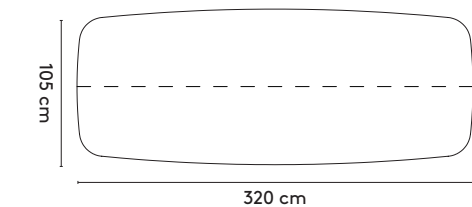

Grid round

Ø 120 x 75 cm (between legs: 81cm)
 Ø 150 x 75 cm (between legs: 81cm)
 Ø 200 x 75 cm (between legs: 106cm)

Grid rectangular

200 x 105/120/160 x 75 cm (between legs: 146cm)
 240 x 105/120/160 x 75 cm (between legs: 176cm)
 280 x 105/120/160 x 75 cm (between legs: 216cm)
 320 x 105/120/160 x 75 cm (between legs: 256cm)
 360 x 105/120/160 x 75 cm (between legs: 296cm)

Grid rectangular high

200 x 90 x 105 cm (between legs: 160 cm)
 240 x 90 x 105 cm (between legs: 200 cm)
 280 x 90 x 105 cm (between legs: 240 cm)

Grid rectangular connected

400 x 105/120 x 75 cm (between legs: 190 cm)
 480 x 105/120 x 75 cm (between legs: 230 cm)
 560 x 105/120 x 75 cm (between legs: 270 cm)

Grid barrel

200 x 105/150 x 75 cm (between legs: 146 cm)
 240 x 105/150 x 75 cm (between legs: 178 cm)
 280 x 110/150 x 75 cm (between legs: 200 cm)
 320 x 110/150 x 75 cm (between legs: 240 cm)
 360 x 110/150 x 75 cm (between legs: 280 cm)

Grid barrel connected

400 x 150 x 75 cm (between legs: 165 cm)
 480 x 150 x 75 cm (between legs: 197 cm)
 560 x 150 x 75 cm (between legs: 237 cm)

please note:
 a table top with a width/diameter wider than 128 cm comes
 in two parts.