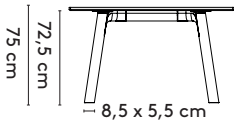

1 **Grid work****Jonathan
Prestwich****2014 - 2016**2a **Standard**Grid square

120 x 120 x 75 cm (between legs: 81 cm)
 160 x 160 x 75 cm (between legs: 81 cm)
 200 x 200 x 75 cm (between legs: 106 cm)

Grid round

Ø 120 x 75 cm (between legs: 81cm)
 Ø 150 x 75 cm (between legs: 81cm)
 Ø 200 x 75 cm (between legs: 106cm)

Grid rectangular

200 x 105/120/160 x 75 cm (between legs: 146cm)
 240 x 105/120/160 x 75 cm (between legs: 176cm)
 280 x 105/120/160 x 75 cm (between legs: 216cm)
 320 x 105/120/160 x 75 cm (between legs: 256cm)
 360 x 105/120/160 x 75 cm (between legs: 296cm)

Grid barrel

200 x 105/150 x 75 cm (between legs: 146 cm)
 240 x 105/150 x 75 cm (between legs: 178 cm)
 280 x 110/150 x 75 cm (between legs: 200 cm)
 320 x 110/150 x 75 cm (between legs: 240 cm)
 360 x 110/150 x 75 cm (between legs: 280 cm)

Grid barrel connected

400 x 150 x 75 cm (between legs: 165 cm)
 480 x 150 x 75 cm (between legs: 197 cm)
 560 x 150 x 75 cm (between legs: 237 cm)

please note:
 a table top with a width/diameter wider than 128 cm comes
 in two parts.