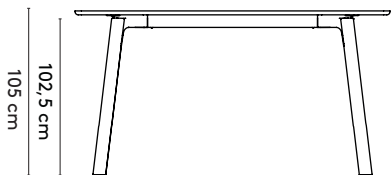

1 **Grid work****Jonathan
Prestwich****2014 - 2016**2a **Standard**Grid square

120 x 120 x 75 cm (between legs: 81 cm)
 160 x 160 x 75 cm (between legs: 81 cm)
 200 x 200 x 75 cm (between legs: 106 cm)

Grid round

Ø 120 x 75 cm (between legs: 81cm)
 Ø 150 x 75 cm (between legs: 81cm)
 Ø 200 x 75 cm (between legs: 106cm)

Grid rectangular

200 x 105/120/160 x 75 cm (between legs: 146cm)
 240 x 105/120/160 x 75 cm (between legs: 176cm)
 280 x 105/120/160 x 75 cm (between legs: 216cm)
 320 x 105/120/160 x 75 cm (between legs: 256cm)
 360 x 105/120/160 x 75 cm (between legs: 296cm)

Grid rectangular high

200 x 90 x 105 cm (between legs: 160 cm)
 240 x 90 x 105 cm (between legs: 200 cm)
 280 x 90 x 105 cm (between legs: 240 cm)

Grid rectangular connected

400 x 105/120 x 75 cm (between legs: 190 cm)
 480 x 105/120 x 75 cm (between legs: 230 cm)
 560 x 105/120 x 75 cm (between legs: 270 cm)

Grid barrel connected

400 x 150 x 75 cm (between legs: 165 cm)
 480 x 150 x 75 cm (between legs: 197 cm)
 560 x 150 x 75 cm (between legs: 237 cm)

please note:
 a table top with a width/diameter wider than 128 cm comes
 in two parts.