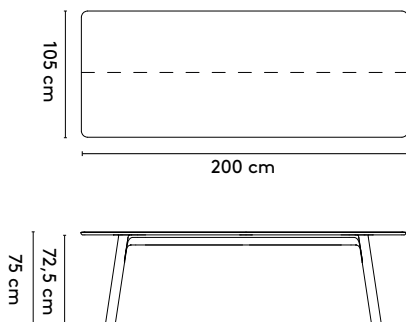

1 **Grid**Jonathan  
Prestwich

2014 - 2024

2a **Standard**Grid square

120 x 120 x 75 cm (between legs: 52 cm)  
 150 x 150 x 75 cm (between legs: 65 cm)  
 180 x 180 x 75 cm (between legs: 77 cm)

Grid round

Ø 120 x 75 cm (between legs: 52 cm)  
 Ø 150 x 75 cm (between legs: 66 cm)  
 Ø 180 x 75 cm (between legs: 77 cm)

Grid rectangular

200 x 105/120/160 x 75 cm (between legs: 117 cm)  
 240 x 105/120/160 x 75 cm (between legs: 147 cm)  
 280 x 105/120/160 x 75 cm (between legs: 187 cm)  
 320 x 105/120/160 x 75 cm (between legs: 227 cm)  
 360 x 105/120/160 x 75 cm (between legs: 267 cm)

Grid rectangular connected

400 x 105/120/160 x 75 cm (between legs: 157/157 cm)  
 480 x 105/120/160 x 75 cm (between legs: 197/197 cm)  
 560 x 105/120/160 x 75 cm (between legs: 237/237 cm)  
 600 x 105/120/160 x 75 cm (between legs: 257/257 cm)

Grid rectangular high

200 x 90/128 x 105 cm (between legs: 117 cm)  
 240 x 90/128 x 105 cm (between legs: 147 cm)  
 280 x 90/128 x 105 cm (between legs: 187 cm)

Grid rectangular high connected

320 x 90/128 x 105 cm (between legs: 117/117 cm)  
 360 x 90/128 x 105 cm (between legs: 137/137 cm)  
 400 x 90/128 x 105 cm (between legs: 157/157 cm)