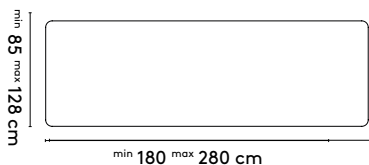

Ø 120 x 75 cm (between legs: 52 cm)  
 Ø 150 x 75 cm (between legs: 66 cm)  
 Ø 180 x 75 cm (between legs: 77 cm)

Grid rectangular

200 x 105/120/160 x 75 cm (between legs: 117 cm)  
 240 x 105/120/160 x 75 cm (between legs: 147 cm)  
 280 x 105/120/160 x 75 cm (between legs: 187 cm)  
 320 x 105/120/160 x 75 cm (between legs: 227 cm)  
 360 x 105/120/160 x 75 cm (between legs: 267 cm)

#### Grid barrel connected

400 x 150/160 x 75 cm (between legs: 157/157 cm)  
 480 x 150/160 x 75 cm (between legs: 197/197 cm)  
 560 x 150/160 x 75 cm (between legs: 237/237 cm)  
 600 x 150/160 x 75 cm (between legs: 257/257 cm)

#### please note:

a table top with a width/diameter larger than 128 comes in two parts

a table top with a width wider than 128 cm and length longer than 360 comes in multiple parts

for sizes larger than 128 cm, cable management is only possible next to the dividing seam

Grid Trapezium

**Trapezium shape:  
Widest size - 40 cm = narrow width.**

1 **Grid**Jonathan  
Prestwich

2014 - 2024

2b **Tailoring**Grid rectangular highGrid rectangular highGrid barrelGrid barrel connected**please note:****a table top with a width/diameter larger than 128 comes in two parts****a table top with a width wider than 128 cm and length longer than 360 comes in multiple parts****for sizes larger than 128 cm, cable management is only possible next to the dividing seam**3 **Materials****Top: oak or walnut (solid, veneer), oak smoked (solid)****Frame: epoxy fine texture on aluminum (RAL9010 or RAL9005)****Legs: oak or walnut (solid)**Materialen