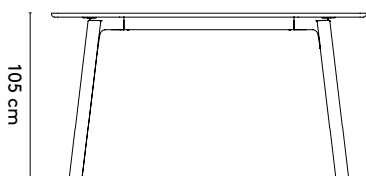

#### Grid barrel connected

400 x 150/160 x 75 cm (between legs: 157/157 cm)  
 480 x 150/160 x 75 cm (between legs: 197/197 cm)  
 560 x 150/160 x 75 cm (between legs: 237/237 cm)  
 600 x 150/160 x 75 cm (between legs: 257/257 cm)

#### please note:

a table top with a width/diameter larger than 128 comes in two parts

a table top with a width wider than 128 cm and length longer than 360 comes in multiple parts

for sizes larger than 128 cm, cable management is only possible next to the dividing seam

1 **Grid**

**Jonathan  
Prestwich**

2014 - 2024

2b **Tailoring**

Grid square

Grid round

Grid rectangular

Grid rectangular connected

Grid Trapezium

**Trapezium shape:  
Widest size - 40 cm = narrow width.**

1 **Grid**Jonathan  
Prestwich

2014 - 2024

2b **Tailoring**Grid rectangular highGrid rectangular highGrid barrelGrid barrel connected**please note:****a table top with a width/diameter larger than 128 comes in two parts****a table top with a width wider than 128 cm and length longer than 360 comes in multiple parts****for sizes larger than 128 cm, cable management is only possible next to the dividing seam**3 **Materials****Top: oak or walnut (solid, veneer), oak smoked (solid)****Frame: epoxy fine texture on aluminum (RAL9010 or RAL9005)****Legs: oak or walnut (solid)**Materialen