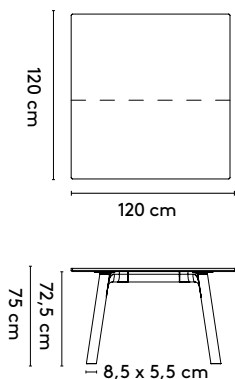

1 **Grid**Jonathan  
Prestwich

2014 - 2024

2a **Standard**Grid square

120 x 120 x 75 cm (between legs: 52 cm)  
 150 x 150 x 75 cm (between legs: 65 cm)  
 180 x 180 x 75 cm (between legs: 77 cm)

Grid round

Ø 120 x 75 cm (between legs: 52 cm)  
 Ø 150 x 75 cm (between legs: 66 cm)  
 Ø 180 x 75 cm (between legs: 77 cm)

Grid rectangular

200 x 105/120/160 x 75 cm (between legs: 117 cm)  
 240 x 105/120/160 x 75 cm (between legs: 147 cm)  
 280 x 105/120/160 x 75 cm (between legs: 187 cm)  
 320 x 105/120/160 x 75 cm (between legs: 227 cm)  
 360 x 105/120/160 x 75 cm (between legs: 267 cm)

Grid rectangular connected

400 x 105/120/160 x 75 cm (between legs: 157/157 cm)  
 480 x 105/120/160 x 75 cm (between legs: 197/197 cm)  
 560 x 105/120/160 x 75 cm (between legs: 237/237 cm)  
 600 x 105/120/160 x 75 cm (between legs: 257/257 cm)

Grid rectangular high

200 x 90/128 x 105 cm (between legs: 117 cm)  
 240 x 90/128 x 105 cm (between legs: 147 cm)  
 280 x 90/128 x 105 cm (between legs: 187 cm)

Grid rectangular high connected

320 x 90/128 x 105 cm (between legs: 117/117 cm)  
 360 x 90/128 x 105 cm (between legs: 137/137 cm)  
 400 x 90/128 x 105 cm (between legs: 157/157 cm)