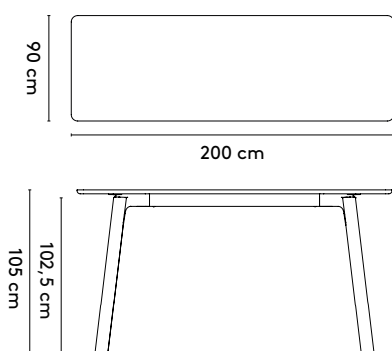

1 **Grid**Jonathan  
Prestwich

2014 - 2024

2a **Standard**Grid square

120 x 120 x 75 cm (between legs: 52 cm)  
 150 x 150 x 75 cm (between legs: 65 cm)  
 180 x 180 x 75 cm (between legs: 77 cm)

Grid round

Ø 120 x 75 cm (between legs: 52 cm)  
 Ø 150 x 75 cm (between legs: 66 cm)  
 Ø 180 x 75 cm (between legs: 77 cm)

Grid rectangular

200 x 105/120/160 x 75 cm (between legs: 117 cm)  
 240 x 105/120/160 x 75 cm (between legs: 147 cm)  
 280 x 105/120/160 x 75 cm (between legs: 187 cm)  
 320 x 105/120/160 x 75 cm (between legs: 227 cm)  
 360 x 105/120/160 x 75 cm (between legs: 267 cm)

Grid rectangular connected

400 x 105/120/160 x 75 cm (between legs: 157/157 cm)  
 480 x 105/120/160 x 75 cm (between legs: 197/197 cm)  
 560 x 105/120/160 x 75 cm (between legs: 237/237 cm)  
 600 x 105/120/160 x 75 cm (between legs: 257/257 cm)

Grid rectangular high

200 x 90/128 x 105 cm (between legs: 117 cm)  
 240 x 90/128 x 105 cm (between legs: 147 cm)  
 280 x 90/128 x 105 cm (between legs: 187 cm)

Grid rectangular high connected

320 x 90/128 x 105 cm (between legs: 117/117 cm)  
 360 x 90/128 x 105 cm (between legs: 137/137 cm)  
 400 x 90/128 x 105 cm (between legs: 157/157 cm)