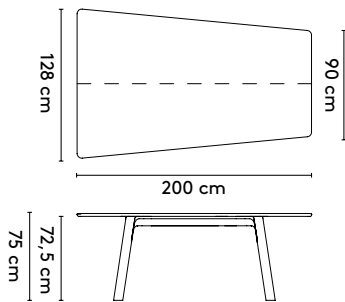

Grid Trapezium

200 x (128/90)/(160/128) x 75 (between legs: 117 cm)
240 x (128/90)/(160/128) x 75 (between legs: 147 cm)
280 x (128/90)/(160/128) x 75 (between legs: 187 cm)
320 x (128/90)/(160/128) x 75 (between legs: 227 cm)
360 x (128/90)/(160/128) x 75 (between legs: 267 cm)

please note:

a table top with a width/diameter larger than 128 comes in two parts

a table top with a width wider than 128 cm and length longer than 360 comes in multiple parts

for sizes larger than 128 cm, cable management is only possible next to the dividing seam