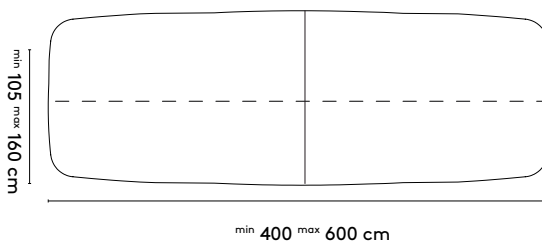

#### Grid barrel connected

400 x 150/160 x 75 cm (between legs: 157/157 cm)  
 480 x 150/160 x 75 cm (between legs: 197/197 cm)  
 560 x 150/160 x 75 cm (between legs: 237/237 cm)  
 600 x 150/160 x 75 cm (between legs: 257/257 cm)

#### please note:

a table top with a width/diameter larger than 128 comes in two parts

a table top with a width wider than 128 cm and length longer than 360 comes in multiple parts

for sizes larger than 128 cm, cable management is only possible next to the dividing seam

1 **Grid**

**Jonathan  
Prestwich**

2014 - 2024

2b **Tailoring**

Grid square

Grid round

Grid rectangular

Grid rectangular connected

Grid Trapezium

**Trapezium shape:  
Widest size - 40 cm = narrow width.**

1 **Grid**Jonathan  
Prestwich

2014 - 2024

2b **Tailoring**Grid rectangular highGrid rectangular highGrid barrelGrid barrel connected**please note:****a table top with a width/diameter larger than 128 comes in two parts****a table top with a width wider than 128 cm and length longer than 360 comes in multiple parts****for sizes larger than 128 cm, cable management is only possible next to the dividing seam**3 **Materials****Top: oak or walnut (solid, veneer), oak smoked (solid)****Frame: epoxy fine texture on aluminum (RAL9010 or RAL9005)****Legs: oak or walnut (solid)**Materialen