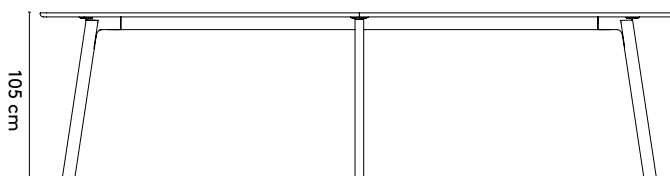

#### Grid barrel connected

400 x 150/160 x 75 cm (between legs: 157/157 cm)  
 480 x 150/160 x 75 cm (between legs: 197/197 cm)  
 560 x 150/160 x 75 cm (between legs: 237/237 cm)  
 600 x 150/160 x 75 cm (between legs: 257/257 cm)

#### please note:

a table top with a width/diameter larger than 128 comes in two parts

a table top with a width wider than 128 cm and length longer than 360 comes in multiple parts

for sizes larger than 128 cm, cable management is only possible next to the dividing seam

1 **Grid**

**Jonathan  
Prestwich**

2014 - 2024

2b **Tailoring**

Grid square

Grid round

Grid rectangular

Grid rectangular connected

Grid Trapezium

**Trapezium shape:  
Widest size - 40 cm = narrow width.**

1 **Grid**Jonathan  
Prestwich

2014 - 2024

2b **Tailoring**Grid rectangular highGrid rectangular highGrid barrelGrid barrel connected**please note:****a table top with a width/diameter larger than 128 comes in two parts****a table top with a width wider than 128 cm and length longer than 360 comes in multiple parts****for sizes larger than 128 cm, cable management is only possible next to the dividing seam**3 **Materials****Top: oak or walnut (solid, veneer), oak smoked (solid)****Frame: epoxy fine texture on aluminum (RAL9010 or RAL9005)****Legs: oak or walnut (solid)**Materialen