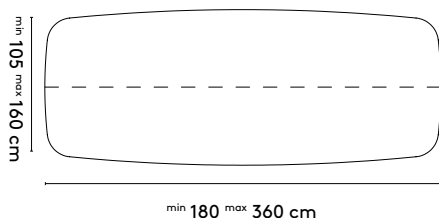

#### Grid barrel connected

400 x 150/160 x 75 cm (between legs: 157/157 cm)  
 480 x 150/160 x 75 cm (between legs: 197/197 cm)  
 560 x 150/160 x 75 cm (between legs: 237/237 cm)  
 600 x 150/160 x 75 cm (between legs: 257/257 cm)

#### please note:

a table top with a width/diameter larger than 128 comes in two parts

a table top with a width wider than 128 cm and length longer than 360 comes in multiple parts

for sizes larger than 128 cm, cable management is only possible next to the dividing seam

1 **Grid**

**Jonathan  
Prestwich**

2014 - 2024

2b **Tailoring**

Grid square

Grid round

Grid rectangular

Grid rectangular connected

Grid Trapezium

**Trapezium shape:  
Widest size - 40 cm = narrow width.**

1 **Grid**Jonathan  
Prestwich

2014 - 2024

2b **Tailoring**Grid rectangular highGrid rectangular highGrid barrelGrid barrel connected**please note:****a table top with a width/diameter larger than 128 comes in two parts****a table top with a width wider than 128 cm and length longer than 360 comes in multiple parts****for sizes larger than 128 cm, cable management is only possible next to the dividing seam**3 **Materials****Top: oak or walnut (solid, veneer), oak smoked (solid)****Frame: epoxy fine texture on aluminum (RAL9010 or RAL9005)****Legs: oak or walnut (solid)**Materialen