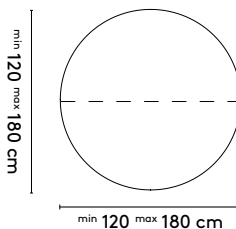

1 **Grid**

**Jonathan
Prestwich**

2014 - 2024

2b **Tailoring**

Grid square

Grid round

Grid rectangular

Grid rectangular connected

Grid Trapezium

**Trapezium shape:
Widest size - 40 cm = narrow width.**