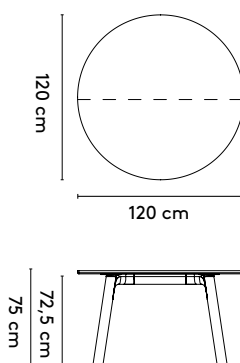

1 **Grid**Jonathan  
Prestwich

2014 - 2024

2a **Standard**Grid square

120 x 120 x 75 cm (between legs: 52 cm)  
 150 x 150 x 75 cm (between legs: 65 cm)  
 180 x 180 x 75 cm (between legs: 77 cm)

Grid round

Ø 120 x 75 cm (between legs: 52 cm)  
 Ø 150 x 75 cm (between legs: 66 cm)  
 Ø 180 x 75 cm (between legs: 77 cm)

Grid rectangular

200 x 105/120/160 x 75 cm (between legs: 117 cm)  
 240 x 105/120/160 x 75 cm (between legs: 147 cm)  
 280 x 105/120/160 x 75 cm (between legs: 187 cm)  
 320 x 105/120/160 x 75 cm (between legs: 227 cm)  
 360 x 105/120/160 x 75 cm (between legs: 267 cm)

Grid rectangular connected

400 x 105/120/160 x 75 cm (between legs: 157/157 cm)  
 480 x 105/120/160 x 75 cm (between legs: 197/197 cm)  
 560 x 105/120/160 x 75 cm (between legs: 237/237 cm)  
 600 x 105/120/160 x 75 cm (between legs: 257/257 cm)

#### Grid barrel

200 x 105/160 x 75 cm (between legs: 117 cm)  
 240 x 105/160 x 75 cm (between legs: 147 cm)  
 280 x 110/150/160 x 75 cm (between legs: 187 cm)  
 320 x 110/150/160 x 75 cm (between legs: 227 cm)  
 360 x 110/150/160 x 75 cm (between legs: 267 cm)