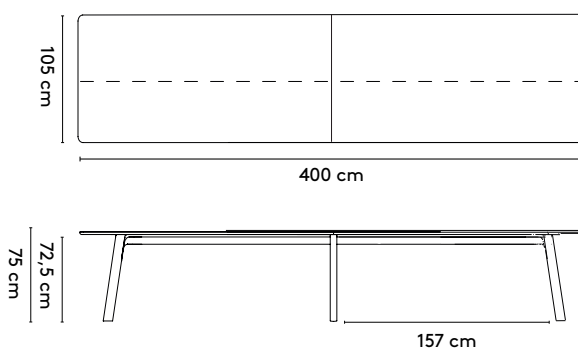

1 **Grid**Jonathan  
Prestwich

2014 - 2024

2a **Standard**Grid square

120 x 120 x 75 cm (between legs: 52 cm)  
 150 x 150 x 75 cm (between legs: 65 cm)  
 180 x 180 x 75 cm (between legs: 77 cm)

Grid round

Ø 120 x 75 cm (between legs: 52 cm)  
 Ø 150 x 75 cm (between legs: 66 cm)  
 Ø 180 x 75 cm (between legs: 77 cm)

Grid rectangular

200 x 105/120/160 x 75 cm (between legs: 117 cm)  
 240 x 105/120/160 x 75 cm (between legs: 147 cm)  
 280 x 105/120/160 x 75 cm (between legs: 187 cm)  
 320 x 105/120/160 x 75 cm (between legs: 227 cm)  
 360 x 105/120/160 x 75 cm (between legs: 267 cm)

Grid rectangular connected

400 x 105/120/160 x 75 cm (between legs: 157/157 cm)  
 480 x 105/120/160 x 75 cm (between legs: 197/197 cm)  
 560 x 105/120/160 x 75 cm (between legs: 237/237 cm)  
 600 x 105/120/160 x 75 cm (between legs: 257/257 cm)

Grid rectangular high

200 x 90/128 x 105 cm (between legs: 117 cm)  
 240 x 90/128 x 105 cm (between legs: 147 cm)  
 280 x 90/128 x 105 cm (between legs: 187 cm)

Grid rectangular high connected

320 x 90/128 x 105 cm (between legs: 117/117 cm)  
 360 x 90/128 x 105 cm (between legs: 137/137 cm)  
 400 x 90/128 x 105 cm (between legs: 157/157 cm)