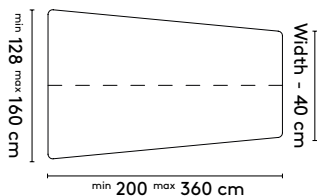

#### Grid barrel connected

400 x 150/160 x 75 cm (between legs: 157/157 cm)  
 480 x 150/160 x 75 cm (between legs: 197/197 cm)  
 560 x 150/160 x 75 cm (between legs: 237/237 cm)  
 600 x 150/160 x 75 cm (between legs: 257/257 cm)

#### please note:

a table top with a width/diameter larger than 128 comes in two parts

a table top with a width wider than 128 cm and length longer than 360 comes in multiple parts

for sizes larger than 128 cm, cable management is only possible next to the dividing seam

1 **Grid**

**Jonathan  
Prestwich**

2014 - 2024

2b **Tailoring**

Grid square

Grid round

Grid rectangular

Grid rectangular connected

Grid Trapezium

**Trapezium shape:  
Widest size - 40 cm = narrow width.**

1 **Grid**Jonathan  
Prestwich

2014 - 2024

2b **Tailoring**Grid rectangular highGrid rectangular highGrid barrelGrid barrel connected**please note:****a table top with a width/diameter larger than 128 comes in two parts****a table top with a width wider than 128 cm and length longer than 360 comes in multiple parts****for sizes larger than 128 cm, cable management is only possible next to the dividing seam**3 **Materials****Top: oak or walnut (solid, veneer), oak smoked (solid)****Frame: epoxy fine texture on aluminum (RAL9010 or RAL9005)****Legs: oak or walnut (solid)**Materialen