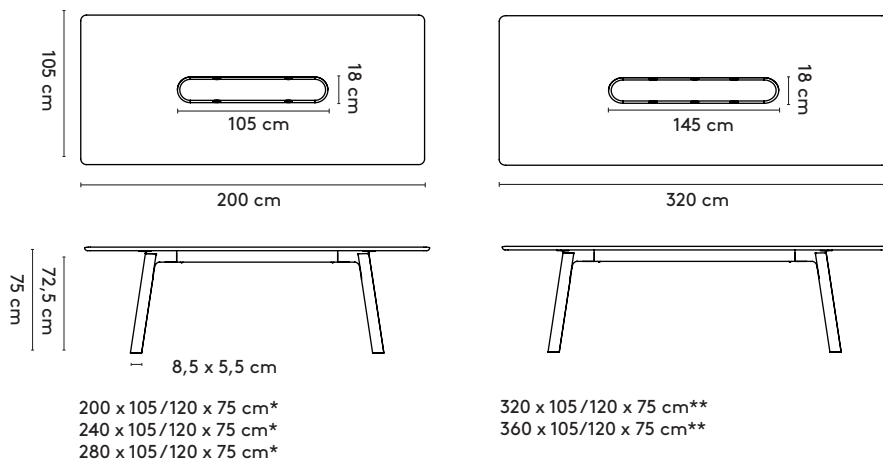

1 Grid work drop in

Jonathan
Prestwich

2016

2a Standard

2b Tailoring

3 Materials

Top: oak or walnut (solid, veneer)
Drop in box: veneer and fabric (Ledger: 0028, 0030, 0032, 0035, 0043)
Frame: epoxy fine texture on aluminum (RAL9010 or RAL9005)
Legs: oak or walnut (solid)