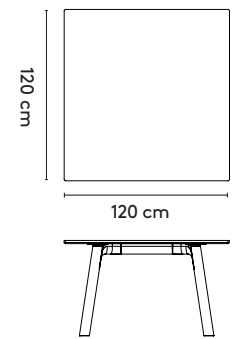

product

designer

year

1 Grid work regular

Jonathan Prestwich

2014- 2016

2a Standard

4 legs
 200 x 105/120 x 75 cm
 240 x 105/120 x 75 cm
 280 x 105/120 x 75 cm
 320 x 105/120 x 75 cm
 360 x 105/120 x 75 cm

6 legs
 400 x 105/120 x 75 cm
 x 105/120 x 75 cm
 600 x 105/120 x 75 cm

multiple legs
 640 x 105/120 x 75 cm
 x 105/120 x 75 cm

Ø 120 x 75 cm
 Top in solid only

120 x 120 x 75 cm

2b Tailoring

please note

- a table top with a width wider than 120 cm comes in two parts
- a veneer top with a length longer than 320 comes in two parts
- a solid top with a length longer than 360 comes in two parts

- a table top with a diameter 160 comes in two parts
- a table top 160 x 160 comes in two parts

1 Grid work regular

3 Materials

Top: oak or walnut (solid, veneer)
Frame: epoxy fine texture on aluminum (RAL9010 or RAL9005)
Legs: oak or walnut (solid)