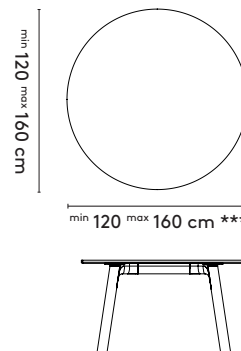

product

designer

year

1 Grid work regular

Jonathan Prestwich

2014- 2016

2a Standard

4 legs
 200 x 105/120 x 75 cm
 240 x 105/120 x 75 cm
 280 x 105/120 x 75 cm
 320 x 105/120 x 75 cm
 360 x 105/120 x 75 cm

6 legs
 400 x 105/120 x 75 cm
 x 105/120 x 75 cm
 600 x 105/120 x 75 cm

multiple legs
 640 x 105/120 x 75 cm
 x 105/120 x 75 cm

Ø 120 x 75 cm
 Top in solid only

120 x 120 x 75 cm

2b Tailoring

please note

- a table top with a width wider than 120 cm comes in two parts
- a veneer top with a length longer than 320 comes in two parts
- a solid top with a length longer than 360 comes in two parts

- a table top with a diameter 160 comes in two parts
- a table top 160 x 160 comes in two parts

1 Grid work regular

3 Materials

Top: oak or walnut (solid, veneer)
Frame: epoxy fine texture on aluminum (RAL9010 or RAL9005)
Legs: oak or walnut (solid)