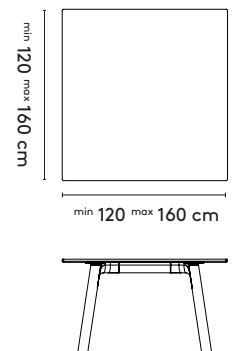

product

designer

year

1 Grid work regular

Jonathan Prestwich

2014- 2016

2a Standard

4 legs
 200 x 105/120 x 75 cm
 240 x 105/120 x 75 cm
 280 x 105/120 x 75 cm
 320 x 105/120 x 75 cm
 360 x 105/120 x 75 cm

6 legs
 400 x 105/120 x 75 cm
 x 105/120 x 75 cm
 600 x 105/120 x 75 cm

multiple legs
 640 x 105/120 x 75 cm
 x 105/120 x 75 cm

Ø 120 x 75 cm
 Top in solid only

120 x 120 x 75 cm

2b Tailoring

please note

- a table top with a width wider than 120 cm comes in two parts
- a veneer top with a length longer than 320 comes in two parts
- a solid top with a length longer than 360 comes in two parts

- a table top with a diameter 160 comes in two parts
- a table top 160 x 160 comes in two parts

1 Grid work regular

3 Materials

Top: oak or walnut (solid, veneer)
Frame: epoxy fine texture on aluminum (RAL9010 or RAL9005)
Legs: oak or walnut (solid)