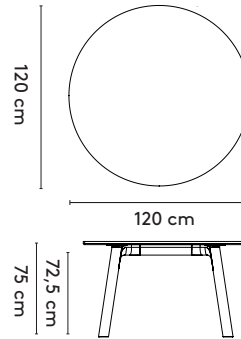

product

designer

year

1 Grid work regular

Jonathan Prestwich

2014- 2016

2a Standard

4 legs
 200 x 105/120 x 75 cm
 240 x 105/120 x 75 cm
 280 x 105/120 x 75 cm
 320 x 105/120 x 75 cm
 360 x 105/120 x 75 cm

6 legs
 400 x 105/120 x 75 cm
 x 105/120 x 75 cm
 600 x 105/120 x 75 cm

multiple legs
 640 x 105/120 x 75 cm
 x 105/120 x 75 cm

Ø 120 x 75 cm
 Top in solid only

120 x 120 x 75 cm

2b Tailoring

please note

- a table top with a width wider than 120 cm comes in two parts
- a veneer top with a length longer than 320 comes in two parts
- a solid top with a length longer than 360 comes in two parts

- a table top with a diameter 160 comes in two parts
- a table top 160 x 160 comes in two parts

1 Grid work regular

3 Materials

Top: oak or walnut (solid, veneer)
Frame: epoxy fine texture on aluminum (RAL9010 or RAL9005)
Legs: oak or walnut (solid)