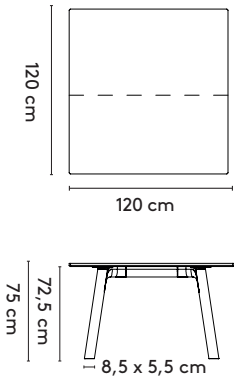

1 **Grid**

**Jonathan
Prestwich**

2014 - 2016

2a **Standard**

Grid square

120 x 120 x 75 cm (between legs: 81 cm)
150 x 150 x 75 cm (between legs: 81 cm)
200 x 200 x 75 cm (between legs: 106 cm)

Grid round

Ø 120 x 75 cm (between legs: 81cm)
Ø 150 x 75 cm (between legs: 81cm)
Ø 200 x 75 cm (between legs: 106cm)

Grid rectangular

200 x 105/120/160 x 75 cm (between legs: 146cm)
240 x 105/120/160 x 75 cm (between legs: 176cm)
280 x 105/120/160 x 75 cm (between legs: 216cm)
320 x 105/120/160 x 75 cm (between legs: 256cm)
360 x 105/120/160 x 75 cm (between legs: 296cm)

Grid rectangular high

200 x 90 x 105 cm (between legs: 160 cm)
240 x 90 x 105 cm (between legs: 200 cm)
280 x 90 x 105 cm (between legs: 240 cm)

Grid rectangular connected

400 x 105/120 x 75 cm (between legs: 190 cm)
480 x 105/120 x 75 cm (between legs: 230 cm)
560 x 105/120 x 75 cm (between legs: 270 cm)

Grid barrel connected

400 x 150 x 75 cm (between legs: 165 cm)
480 x 150 x 75 cm (between legs: 197 cm)
560 x 150 x 75 cm (between legs: 237 cm)

please note:
a table top with a width/diameter wider than 128 cm comes in two parts.