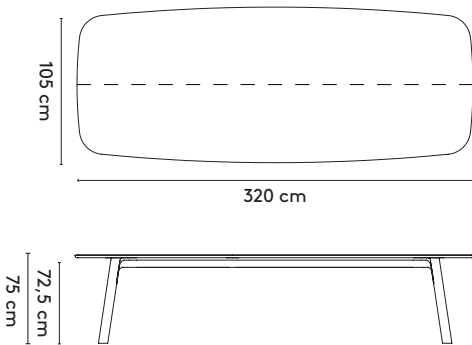

Grid rectangular

200 x 105/120/160 x 75 cm (between legs: 146cm)
240 x 105/120/160 x 75 cm (between legs: 176cm)
280 x 105/120/160 x 75 cm (between legs: 216cm)
320 x 105/120/160 x 75 cm (between legs: 256cm)
360 x 105/120/160 x 75 cm (between legs: 296cm)

Grid rectangular high

200 x 90 x 105 cm (between legs: 160 cm)
240 x 90 x 105 cm (between legs: 200 cm)
280 x 90 x 105 cm (between legs: 240 cm)

Grid rectangular connected

400 x 105/120 x 75 cm (between legs: 190 cm)
480 x 105/120 x 75 cm (between legs: 230 cm)
560 x 105/120 x 75 cm (between legs: 270 cm)

Grid barrel

200 x 105/150 x 75 cm (between legs: 146 cm)
240 x 105/150 x 75 cm (between legs: 178 cm)
280 x 110/150 x 75 cm (between legs: 200 cm)
320 x 110/150 x 75 cm (between legs: 240 cm)
360 x 110/150 x 75 cm (between legs: 280 cm)

Grid barrel connected

400 x 150 x 75 cm (between legs: 165 cm)
480 x 150 x 75 cm (between legs: 197 cm)
560 x 150 x 75 cm (between legs: 237 cm)

please note:
a table top with a width/diameter wider than 128 cm comes in two parts.