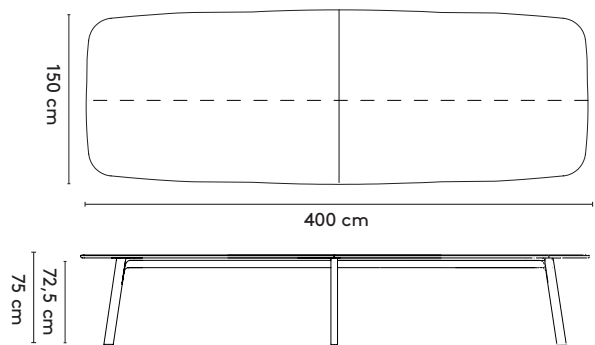

Grid rectangular

200 x 105/120/160 x 75 cm (between legs: 146cm)
240 x 105/120/160 x 75 cm (between legs: 176cm)
280 x 105/120/160 x 75 cm (between legs: 216cm)
320 x 105/120/160 x 75 cm (between legs: 256cm)
360 x 105/120/160 x 75 cm (between legs: 296cm)

Grid rectangular high

200 x 90 x 105 cm (between legs: 160 cm)
240 x 90 x 105 cm (between legs: 200 cm)
280 x 90 x 105 cm (between legs: 240 cm)

Grid rectangular connected

400 x 105/120 x 75 cm (between legs: 190 cm)
480 x 105/120 x 75 cm (between legs: 230 cm)
560 x 105/120 x 75 cm (between legs: 270 cm)

Grid barrel

200 x 105/150 x 75 cm (between legs: 146 cm)
240 x 105/150 x 75 cm (between legs: 178 cm)
280 x 110/150 x 75 cm (between legs: 200 cm)
320 x 110/150 x 75 cm (between legs: 240 cm)
360 x 110/150 x 75 cm (between legs: 280 cm)

Grid barrel connected

400 x 150 x 75 cm (between legs: 165 cm)
480 x 150 x 75 cm (between legs: 197 cm)
560 x 150 x 75 cm (between legs: 237 cm)

please note:
a table top with a width/diameter wider than 128 cm comes in two parts.