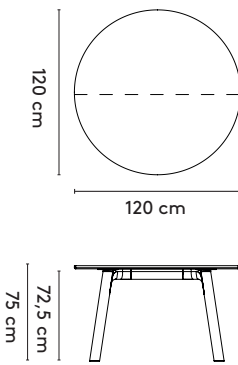

1 **Grid**

**Jonathan
Prestwich**

2014 - 2016

2a **Standard**

Grid square

120 x 120 x 75 cm (between legs: 81 cm)
150 x 150 x 75 cm (between legs: 81 cm)
200 x 200 x 75 cm (between legs: 106 cm)

Grid round

Ø 120 x 75 cm (between legs: 81cm)
Ø 150 x 75 cm (between legs: 81cm)
Ø 200 x 75 cm (between legs: 106cm)

Grid rectangular

200 x 105/120/160 x 75 cm (between legs: 146cm)
240 x 105/120/160 x 75 cm (between legs: 176cm)
280 x 105/120/160 x 75 cm (between legs: 216cm)
320 x 105/120/160 x 75 cm (between legs: 256cm)
360 x 105/120/160 x 75 cm (between legs: 296cm)

Grid barrel

200 x 105/150 x 75 cm (between legs: 146 cm)
240 x 105/150 x 75 cm (between legs: 178 cm)
280 x 110/150 x 75 cm (between legs: 200 cm)
320 x 110/150 x 75 cm (between legs: 240 cm)
360 x 110/150 x 75 cm (between legs: 280 cm)

Grid barrel connected

400 x 150 x 75 cm (between legs: 165 cm)
480 x 150 x 75 cm (between legs: 197 cm)
560 x 150 x 75 cm (between legs: 237 cm)

please note:
a table top with a width/diameter wider than 128 cm comes in two parts.