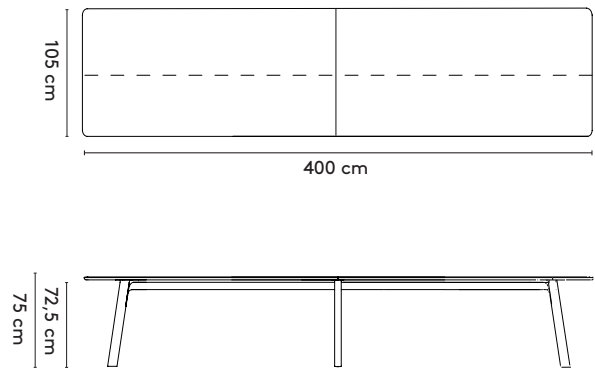

Grid rectangular

200 x 105/120/160 x 75 cm (between legs: 146cm)
240 x 105/120/160 x 75 cm (between legs: 176cm)
280 x 105/120/160 x 75 cm (between legs: 216cm)
320 x 105/120/160 x 75 cm (between legs: 256cm)
360 x 105/120/160 x 75 cm (between legs: 296cm)

Grid rectangular high

200 x 90 x 105 cm (between legs: 160 cm)
240 x 90 x 105 cm (between legs: 200 cm)
280 x 90 x 105 cm (between legs: 240 cm)

Grid rectangular connected

400 x 105/120 x 75 cm (between legs: 190 cm)
480 x 105/120 x 75 cm (between legs: 230 cm)
560 x 105/120 x 75 cm (between legs: 270 cm)

Grid barrel

200 x 105/150 x 75 cm (between legs: 146 cm)
240 x 105/150 x 75 cm (between legs: 178 cm)
280 x 110/150 x 75 cm (between legs: 200 cm)
320 x 110/150 x 75 cm (between legs: 240 cm)
360 x 110/150 x 75 cm (between legs: 280 cm)

Grid barrel connected

400 x 150 x 75 cm (between legs: 165 cm)
480 x 150 x 75 cm (between legs: 197 cm)
560 x 150 x 75 cm (between legs: 237 cm)

please note:
a table top with a width/diameter wider than 128 cm comes in two parts.