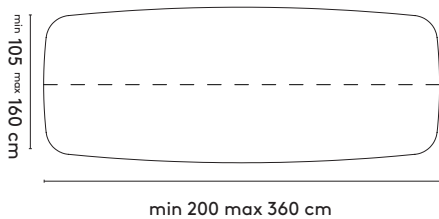

Grid barrel