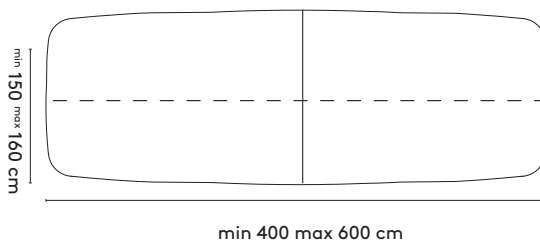

Grid barrel connected

please note:
a table top with a width/diameter wider than 128 cm comes
in two parts

3 Materials

Top: oak or walnut (solid, veneer), oak
smoked (solid)
Frame: epoxy fine texture on aluminum
(RAL9010 or RAL9005)
Legs: oak or walnut (solid)

Materialen

Blad: eiken of noten (massief, fineer),
gerookt eiken (massief)
Onderstel: epoxy fine texture op
aluminium (RAL9010 of RAL9005)
Poten: eiken of noten (massief)

Materialien

Platte: Eiche oder Nussbaum (Massiv, Furnier),
Eiche geräuchert (Massiv)
Untergestell: Epoxy fine texture auf Aluminium
(RAL9010 oder RAL9005)
Beine: Eiche oder Nussbaum (Massiv)

4 Finishes

All Arco colors and finishes for
the mentioned materials

Afwerkingen

Alle Arco kleuren en (lak)afwerkingen voor
de genoemde materialen

Ausführungen

Untergestell in einer anderen Farbe Epoxy fine
texture (Arco Farbe) möglich