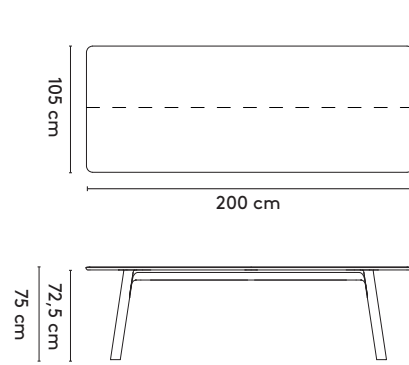

1 **Grid**

**Jonathan
Prestwich**

2014 - 2016

2a **Standard**

Grid square

120 x 120 x 75 cm (between legs: 81 cm)
150 x 150 x 75 cm (between legs: 81 cm)
200 x 200 x 75 cm (between legs: 106 cm)

Grid round

Ø 120 x 75 cm (between legs: 81cm)
Ø 150 x 75 cm (between legs: 81cm)
Ø 200 x 75 cm (between legs: 106cm)

Grid rectangular

200 x 105/120/160 x 75 cm (between legs: 146cm)
240 x 105/120/160 x 75 cm (between legs: 176cm)
280 x 105/120/160 x 75 cm (between legs: 216cm)
320 x 105/120/160 x 75 cm (between legs: 256cm)
360 x 105/120/160 x 75 cm (between legs: 296cm)

Grid rectangular high

200 x 90 x 105 cm (between legs: 160 cm)
240 x 90 x 105 cm (between legs: 200 cm)
280 x 90 x 105 cm (between legs: 240 cm)

Grid rectangular connected

400 x 105/120 x 75 cm (between legs: 190 cm)
480 x 105/120 x 75 cm (between legs: 230 cm)
560 x 105/120 x 75 cm (between legs: 270 cm)

Grid barrel connected

400 x 150 x 75 cm (between legs: 165 cm)
480 x 150 x 75 cm (between legs: 197 cm)
560 x 150 x 75 cm (between legs: 237 cm)

please note:
a table top with a width/diameter wider than 128 cm comes in two parts.