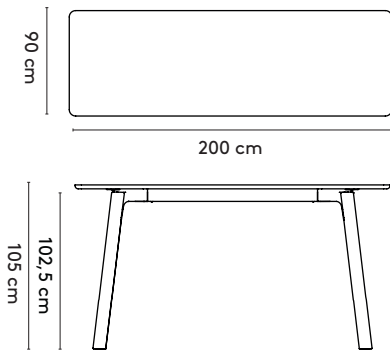

1 **Grid**

**Jonathan
Prestwich**

2014 - 2016

2a **Standard**

Grid square

120 x 120 x 75 cm (between legs: 81 cm)
150 x 150 x 75 cm (between legs: 81 cm)
200 x 200 x 75 cm (between legs: 106 cm)

Grid round

Ø 120 x 75 cm (between legs: 81cm)
Ø 150 x 75 cm (between legs: 81cm)
Ø 200 x 75 cm (between legs: 106cm)

Grid rectangular

200 x 105/120/160 x 75 cm (between legs: 146cm)
240 x 105/120/160 x 75 cm (between legs: 176cm)
280 x 105/120/160 x 75 cm (between legs: 216cm)
320 x 105/120/160 x 75 cm (between legs: 256cm)
360 x 105/120/160 x 75 cm (between legs: 296cm)

Grid rectangular high

200 x 90 x 105 cm (between legs: 160 cm)
240 x 90 x 105 cm (between legs: 200 cm)
280 x 90 x 105 cm (between legs: 240 cm)

Grid rectangular connected

400 x 105/120 x 75 cm (between legs: 190 cm)
480 x 105/120 x 75 cm (between legs: 230 cm)
560 x 105/120 x 75 cm (between legs: 270 cm)

Grid barrel connected

400 x 150 x 75 cm (between legs: 165 cm)
480 x 150 x 75 cm (between legs: 197 cm)
560 x 150 x 75 cm (between legs: 237 cm)

please note:
a table top with a width/diameter wider than 128 cm comes in two parts.