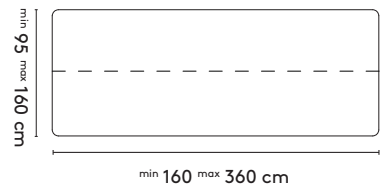

Grid rectangular