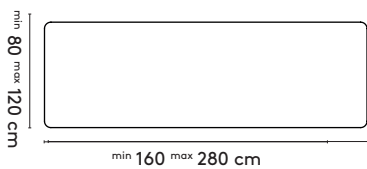

Grid rectangular high