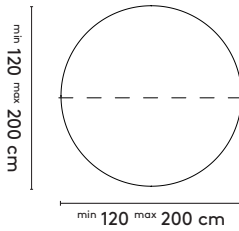

1 Grid

Jonathan Prestwich

2014 - 2016

2b Tailoring

Grid square

Grid round

Grid rectangular

Grid rectangular high

Grid rectangular connected

Grid barrel

Grid barrel connected

please note:
a table top with a width/diameter wider than 128 cm comes
in two parts

3 Materials

Top: oak or walnut (solid, veneer), oak
smoked (solid)
Frame: epoxy fine texture on aluminum
(RAL9010 or RAL9005)
Legs: oak or walnut (solid)

Materialen

Blad: eiken of noten (massief, fineer),
gerookt eiken (massief)
Onderstel: epoxy fine texture op
aluminium (RAL9010 of RAL9005)
Poten: eiken of noten (massief)

Materialien

Platte: Eiche oder Nussbaum (Massiv, Furnier),
Eiche geräuchert (Massiv)
Untergestell: Epoxy fine texture auf Aluminium
(RAL9010 oder RAL9005)
Beine: Eiche oder Nussbaum (Massiv)

4 Finishes

All Arco colors and finishes for
the mentioned materials

Afwerkingen

Alle Arco kleuren en (lak)afwerkingen voor
de genoemde materialen

Ausführungen

Untergestell in einer anderen Farbe Epoxy fine
texture (Arco Farbe) möglich