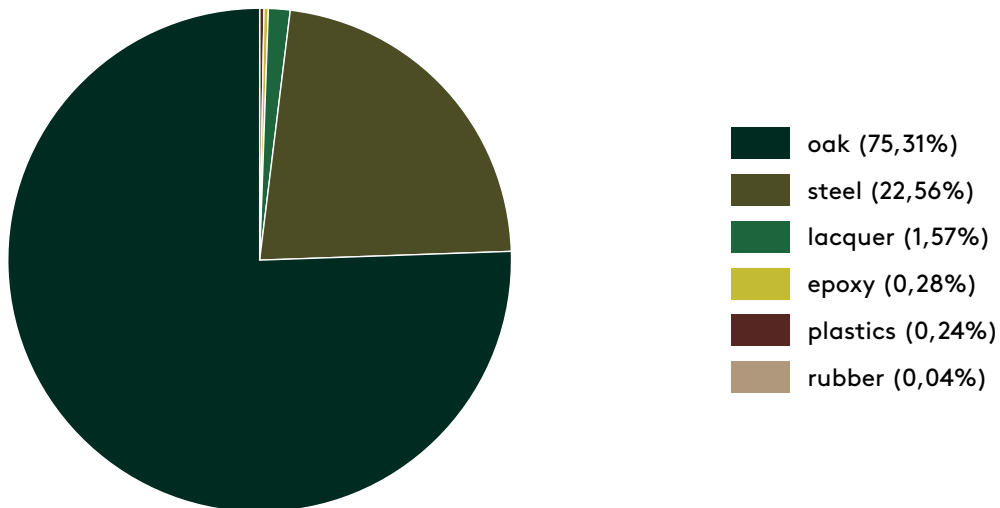

PRODUCT ECO PASSPORT

MATERIALS (PERCENTAGE BY WEIGHT)

Based on: 280x105x75 cm | 89 kg

CERTIFICATES

The mark of
responsible forestry
FSC® C127701

Both oak and walnut (solid) are STIP certified. Walnut (solid) is FSC certified.

SUSTAINABLE FEATURES

tailoring recycle refurbish repair made in Holland

Solid tops can be re-sanded and lacquered to a like-new condition. On these tops as well small repairs can be done and the fittings can be replaced. The result will always depend on the degree of the damage.