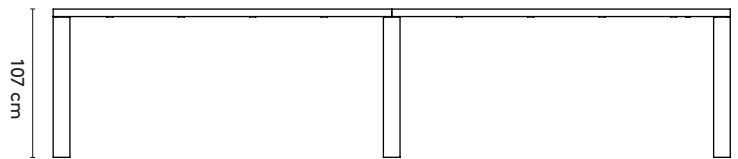

## 2b **Tailoring**

Essenza rectangular 1

Essenza rectangular XL

\* From length 321 cm only available in max. width of 105 cm

Essenza rectangular XL high

Essenza rectangular XL high connected

Essenza bench