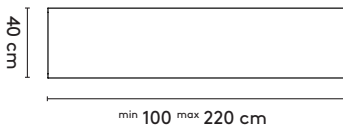

## 2b **Tailoring**

Essenza rectangular 1

Essenza rectangular XL

\* From length 321 cm only available in max. width of 105 cm

Essenza rectangular XL high

Essenza rectangular XL high connected

Essenza bench