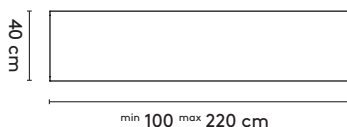

## 2b Tailoring

Essenza rectangular 1

Essenza rectangular XL

\* From length 321 cm only available in max. width of 105 cm

Essenza rectangular XL high

Essenza rectangular XL high connected

Essenza bench