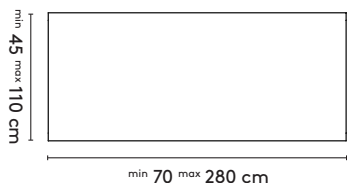

product

designer

year

1 Essenza

Willem van Ast

1999 - 2024

2b Tailoring

Essenza rectangular 1