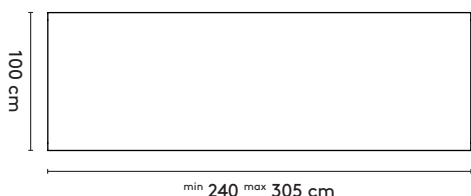

## 2b Tailoring

Essenza rectangular 1

Essenza rectangular XL

\* From length 321 cm only available in max. width of 105 cm

Essenza rectangular XL high

Essenza rectangular XL high connected

Essenza bench