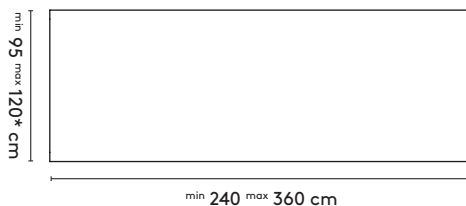

Essenza rectangular XL

* From length 321 cm only available in max. width of 105 cm