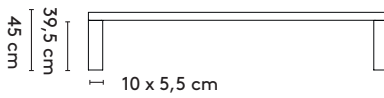

- 155 x 90 x 75 cm 210 x 105 x 75 cm
- 190 x 90 x 75 cm 240 x 105 x 75 cm
- 210 x 90 x 75 cm
- 240 x 90 x 75 cm
- 280 x 90 x 75 cm

Essenza rectangular XL

- 280 x 105 x 75 cm
- 320 x 105 x 75 cm
- 360 x 105 x 75 cm

Essenza bench

- 100 x 40 x 45 cm
- 150 x 40 x 45 cm
- 180 x 40 x 45 cm
- 220 x 40 x 45 cm

2b **Tailoring**

Essenza rectangular 1

Essenza rectangular XL

Essenza bench

3 **Materials**

Top: oak or walnut (solid), oak smoked (solid)
Legs: oak or walnut (solid), oak smoked (solid)