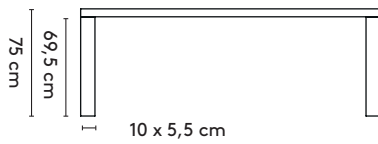

- 155 x 90 x 75 cm 210 x 105 x 75 cm
- 190 x 90 x 75 cm 240 x 105 x 75 cm
- 210 x 90 x 75 cm
- 240 x 90 x 75 cm
- 280 x 90 x 75 cm

Essenza rectangular XL

- 280 x 105 x 75 cm
- 320 x 105 x 75 cm
- 360 x 105 x 75 cm

Essenza bench

- 100 x 40 x 45 cm
- 150 x 40 x 45 cm
- 180 x 40 x 45 cm
- 220 x 40 x 45 cm

2b **Tailoring**

Essenza rectangular 1

Essenza rectangular XL

Essenza bench

3 **Materials**

Top: oak or walnut (solid), oak smoked (solid)
Legs: oak or walnut (solid), oak smoked (solid)