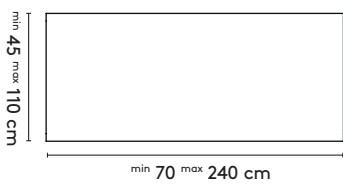

- 155 x 90 x 75 cm 210 x 105 x 75 cm
- 190 x 90 x 75 cm 240 x 105 x 75 cm
- 210 x 90 x 75 cm
- 240 x 90 x 75 cm
- 280 x 90 x 75 cm

Essenza rectangular XL

- 280 x 105 x 75 cm
- 320 x 105 x 75 cm
- 360 x 105 x 75 cm

Essenza bench

- 100 x 40 x 45 cm
- 150 x 40 x 45 cm
- 180 x 40 x 45 cm
- 220 x 40 x 45 cm

2b **Tailoring**

Essenza rectangular 1

Essenza rectangular XL

Essenza bench

3 **Materials**

Top: oak or walnut (solid), oak smoked (solid)
Legs: oak or walnut (solid), oak smoked (solid)