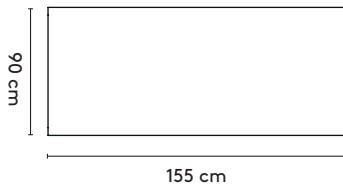

- 155 x 90 x 75 cm 210 x 105 x 75 cm
- 190 x 90 x 75 cm 240 x 105 x 75 cm
- 210 x 90 x 75 cm
- 240 x 90 x 75 cm
- 280 x 90 x 75 cm

Essenza rectangular XL

- 280 x 105 x 75 cm
- 320 x 105 x 75 cm
- 360 x 105 x 75 cm

Essenza bench

- 100 x 40 x 45 cm
- 150 x 40 x 45 cm
- 180 x 40 x 45 cm
- 220 x 40 x 45 cm

2b **Tailoring**

Essenza rectangular 1

Essenza rectangular XL

Essenza bench

3 **Materials**

Top: oak or walnut (solid), oak smoked (solid)
Legs: oak or walnut (solid), oak smoked (solid)