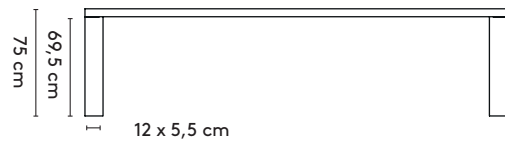

- 155 x 90 x 75 cm 210 x 105 x 75 cm
- 190 x 90 x 75 cm 240 x 105 x 75 cm
- 210 x 90 x 75 cm
- 240 x 90 x 75 cm
- 280 x 90 x 75 cm

Essenza rectangular XL

- 280 x 105 x 75 cm
- 320 x 105 x 75 cm
- 360 x 105 x 75 cm

Essenza bench

- 100 x 40 x 45 cm
- 150 x 40 x 45 cm
- 180 x 40 x 45 cm
- 220 x 40 x 45 cm

2b **Tailoring**

Essenza rectangular 1

Essenza rectangular XL

Essenza bench

3 **Materials**

Top: oak or walnut (solid), oak smoked (solid)
Legs: oak or walnut (solid), oak smoked (solid)