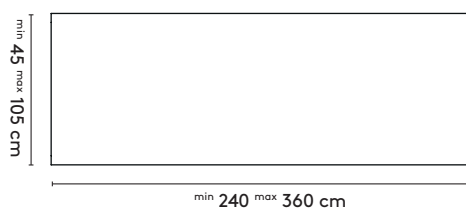

- 155 x 90 x 75 cm 210 x 105 x 75 cm
- 190 x 90 x 75 cm 240 x 105 x 75 cm
- 210 x 90 x 75 cm
- 240 x 90 x 75 cm
- 280 x 90 x 75 cm

Essenza rectangular XL

- 280 x 105 x 75 cm
- 320 x 105 x 75 cm
- 360 x 105 x 75 cm

Essenza bench

- 100 x 40 x 45 cm
- 150 x 40 x 45 cm
- 180 x 40 x 45 cm
- 220 x 40 x 45 cm

2b **Tailoring**

Essenza rectangular 1

Essenza rectangular XL

Essenza bench

3 **Materials**

Top: oak or walnut (solid), oak smoked (solid)
Legs: oak or walnut (solid), oak smoked (solid)