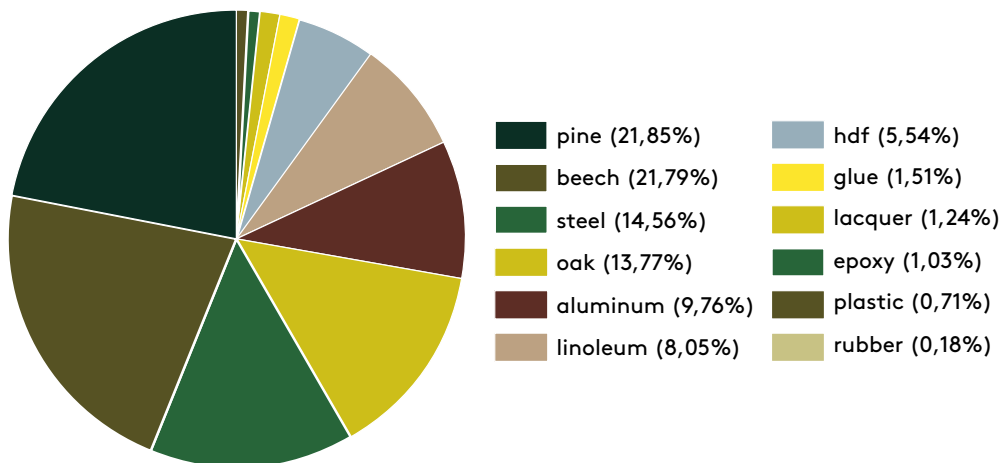

PRODUCT ECO PASSPORT

MATERIALS (PERCENTAGE BY WEIGHT)

Based on: Essential Rectangular linoleum 240 x 90 x 75 cm | 54 kg

CERTIFICATES

Both oak and walnut (solid & semi-solid) are STIP certified.

SUSTAINABLE FEATURES