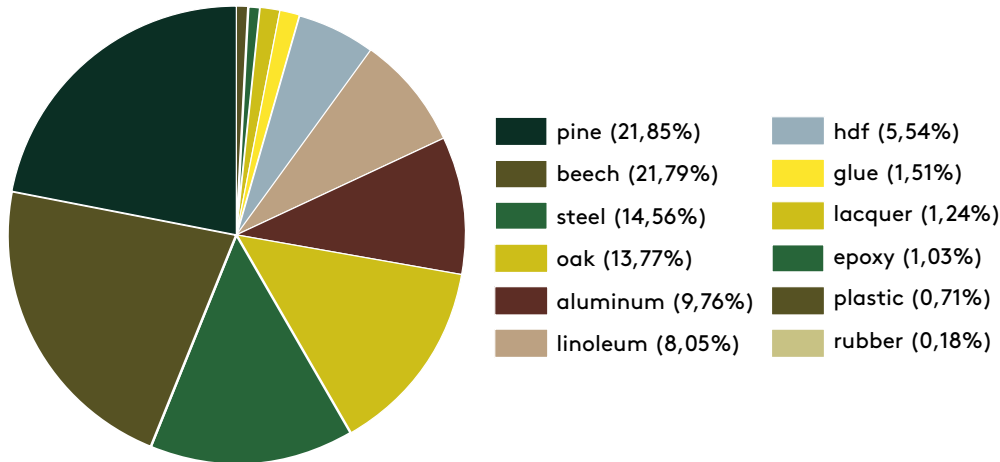

PRODUCT ECO PASSPORT

MATERIALS (PERCENTAGE BY WEIGHT)

Based on: Essential Rectangular linoleum 240 x 90 x 75 cm | 54 kg

CERTIFICATES

Both oak and walnut (solid & semi-solid) are STIP certified. Walnut (solid & semi-solid) is FSC certified.

SUSTAINABLE FEATURES

tailoring recycle refurbish repair made in Holland

Solid tops can be re-sanded and lacquered to a like-new condition. On these tops as well small repairs can be done and the fittings can be replaced. The result will always depend on the degree of the damage.