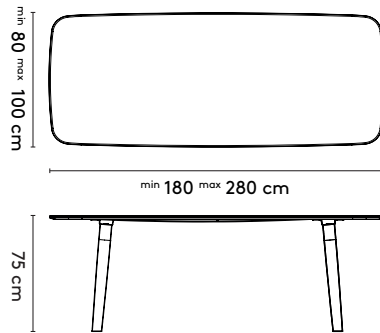

2b Tailoring

Essential Barrel 1

3 Materials

Top Rectangular: oak or walnut (veneer), Fenix® HPL, linoleum (Forbo Furniture coll.)
Top Barrel: oak, oak smoked or walnut (solid)
Legs: beech laminate with oak or walnut top layer

Materialen

Blad Rectangular: eiken of noten (fineer), Fenix® HPL, linoleum (Forbo Furniture coll.)
Blad Barrel: eiken, gerookt eiken of noten (massief)
Onderstel: beuken laminaat met eiken of noten toplaag

Materialien

Platte Rectangular: Eiche oder Nussbaum (Furnier), Fenix® HPL, Linoleum, (Forbo Furniture coll.)
Platte Barrel: Eiche, Eiche geräuchert oder Nussbaum (Massiv)
Untergestell: Buche Laminate mit Eiche oder Nussbaum Oberbeschichtung

4 Finishes

All Arco colors and finishes for the mentioned materials

Afwerkingen

Alle Arco kleuren en (lak)afwerkingen voor de genoemde materialen

Ausführungen

Alle Arco Farben und Ausführungen für die genannten Materialien

5 Additional information

-

Aanvullende informatie

-

Weitere Informationen

-

6 Cable management

CM15
EVOLine® One spot
Ø 5,9 cm