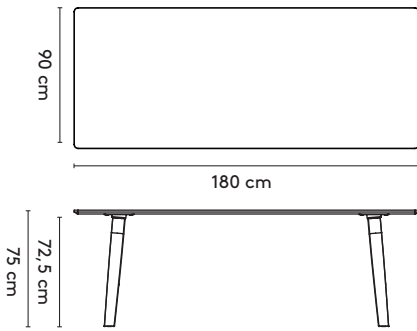

## 2a Standard

Essential Rectangular 1

Essential Barrel 1

180 x 90 x 75 cm (between legs: 130 cm)  
 200 x 90 x 75 cm (between legs: 140 cm)  
 220 x 90 x 75 cm (between legs: 155 cm)  
 240 x 90 x 75 cm (between legs: 165 cm)  
 260 x 90 x 75 cm (between legs: 185 cm)  
 280 x 90 x 75 cm (between legs: 190 cm)

180 x 90 x 75 cm (between legs: 130 cm)  
 200 x 90 x 75 cm (between legs: 140 cm)  
 220 x 90 x 75 cm (between legs: 155 cm)  
 240 x 90 x 75 cm (between legs: 165 cm)  
 260 x 90 x 75 cm (between legs: 185 cm)  
 280 x 90 x 75 cm (between legs: 190 cm)