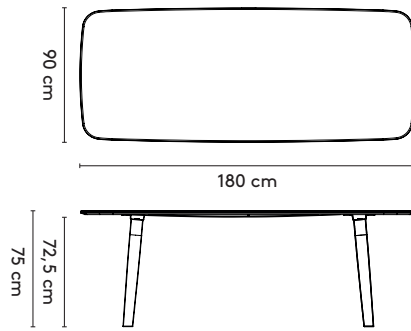

## 2a Standard

Essential Rectangular 1

Essential Barrel 1

180 x 90 x 75 cm (between legs: 130 cm)  
 200 x 90 x 75 cm (between legs: 140 cm)  
 220 x 90 x 75 cm (between legs: 155 cm)  
 240 x 90 x 75 cm (between legs: 165 cm)  
 260 x 90 x 75 cm (between legs: 185 cm)  
 280 x 90 x 75 cm (between legs: 190 cm)

180 x 90 x 75 cm (between legs: 130 cm)  
 200 x 90 x 75 cm (between legs: 140 cm)  
 220 x 90 x 75 cm (between legs: 155 cm)  
 240 x 90 x 75 cm (between legs: 165 cm)  
 260 x 90 x 75 cm (between legs: 185 cm)  
 280 x 90 x 75 cm (between legs: 190 cm)