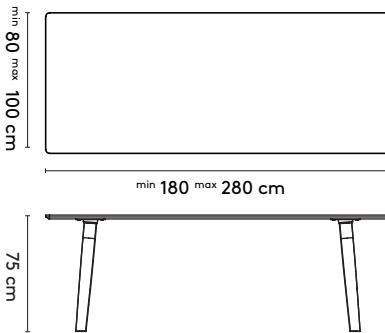

2b Tailoring

Essential Rectangular 1

3 Materials

Top Rectangular: oak or walnut (veneer), Fenix® HPL, linoleum (Forbo Furniture coll.)
Top Barrel: oak, oak smoked or walnut (solid)
Legs: beech laminate with oak or walnut top layer

Materialen

Blad Rectangular: eiken of noten (fineer), Fenix® HPL, linoleum (Forbo Furniture coll.)
Blad Barrel: eiken, gerookt eiken of noten (massief)
Onderstel: beuken laminaat met eiken of noten toplaag

Materialien

Platte Rectangular: Eiche oder Nussbaum (Furnier), Fenix® HPL, Linoleum, (Forbo Furniture coll.)
Platte Barrel: Eiche, Eiche geräuchert oder Nussbaum (Massiv)
Untergestell: Buche Laminate mit Eiche oder Nussbaum Oberbeschichtung

4 Finishes

All Arco colors and finishes for the mentioned materials

Afwerkingen

Alle Arco kleuren en (lak)afwerkingen voor de genoemde materialen

Ausführungen

Alle Arco Farben und Ausführungen für die genannten Materialien

5 Additional information

-

Aanvullende informatie

-

Weitere Informationen

-

6 Cable management

CM15
EVOLine® One spot
Ø 5,9 cm