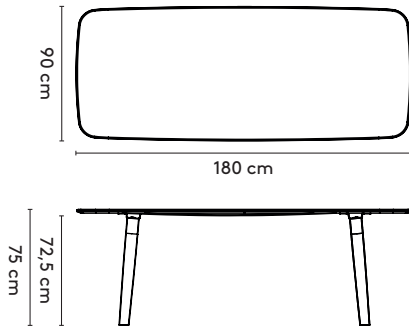

180 x 90 x 75 cm (between legs: 138 cm)
220 x 90 x 75 cm (between legs: 153 cm)
260 x 90 x 75 cm (between legs: 198 cm)

3 Materials

Top: oak or walnut (solid), oak smoked (solid)
Legs: beech laminate with oak or walnut top layer

5 Additional information

-

Aanvullende informatie

-

Weitere Informationen

-

6 Cable management

CM15
EVOLine® One spot
Ø 5,9 cm