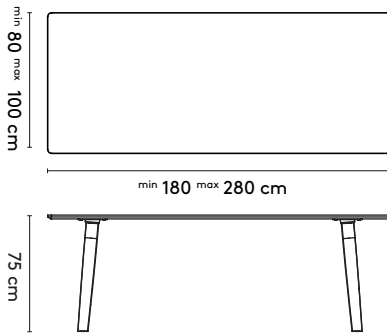

2b **Tailoring**

Essential Rectangular 1

3 **Materials**

Top Rectangular: oak or walnut (veneer), Fenix® HPL, linoleum (Forbo Furniture coll.)
Top Barrel: oak, oak smoked or walnut (solid)
Legs: beech laminate with oak or walnut top layer

Materialen

Blad Rectangular: eiken of noten (fineer), Fenix® HPL, linoleum (Forbo Furniture coll.)
Blad Barrel: eiken, gerookt eiken of noten (massief)
Onderstel: beukenlaminaat met eiken of noten toplaag

Materialien

Platte Rectangular: Eiche oder Nussbaum (Furnier), Fenix® HPL, Linoleum, (Forbo Furniture coll.)
Platte Barrel: Eiche, Eiche geräuchert oder Nussbaum (Massiv)
Untergestell: Buche Laminate mit Eiche oder Nussbaum Oberbeschichtung

4 **Finishes**

All Arco colors and finishes for the mentioned materials

Please note: with an oiled top, the veneered legs are only possible with a P-lacquer finish

Afwerkingen

Alle Arco kleuren en (lak)afwerkingen voor de genoemde materialen

Let op: bij een geolied blad zijn de gefineerde poten alleen met een P-lak afwerking mogelijk

Ausführungen

Alle Arco Farben und Ausführungen für die genannten Materialien

Bitte beachten Sie: bei einer geölter Platte sind die furnierte Beine nur mit P-Lack möglich

5 **Cable management**

CM15
EVOLine® One spot
Ø 5,9 cm

6 **Additional information**

Aanvullende informatie

Weitere Informationen