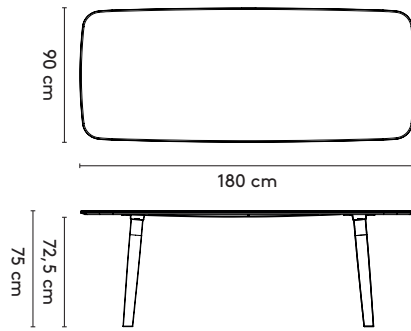

## 2a **Standard**

Essential Rectangular 1

Essential Barrel 1

180 x 90 x 75 cm (between legs: 130 cm)  
 200 x 90 x 75 cm (between legs: 140 cm)  
 220 x 90 x 75 cm (between legs: 155 cm)  
 240 x 90 x 75 cm (between legs: 165 cm)  
 260 x 90 x 75 cm (between legs: 185 cm)  
 280 x 90 x 75 cm (between legs: 190 cm)

180 x 90 x 75 cm (between legs: 130 cm)  
 200 x 90 x 75 cm (between legs: 140 cm)  
 220 x 90 x 75 cm (between legs: 155 cm)  
 240 x 90 x 75 cm (between legs: 165 cm)  
 260 x 90 x 75 cm (between legs: 185 cm)  
 280 x 90 x 75 cm (between legs: 190 cm)