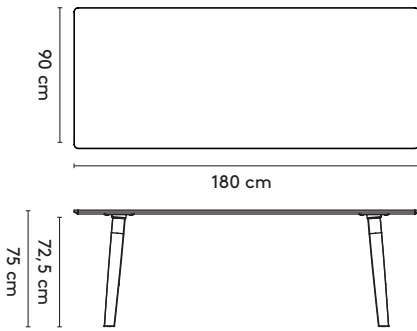

## 2a **Standard**

Essential Rectangular 1

Essential Barrel 1

180 x 90 x 75 cm (between legs: 130 cm)  
 200 x 90 x 75 cm (between legs: 140 cm)  
 220 x 90 x 75 cm (between legs: 155 cm)  
 240 x 90 x 75 cm (between legs: 165 cm)  
 260 x 90 x 75 cm (between legs: 185 cm)  
 280 x 90 x 75 cm (between legs: 190 cm)

180 x 90 x 75 cm (between legs: 130 cm)  
 200 x 90 x 75 cm (between legs: 140 cm)  
 220 x 90 x 75 cm (between legs: 155 cm)  
 240 x 90 x 75 cm (between legs: 165 cm)  
 260 x 90 x 75 cm (between legs: 185 cm)  
 280 x 90 x 75 cm (between legs: 190 cm)