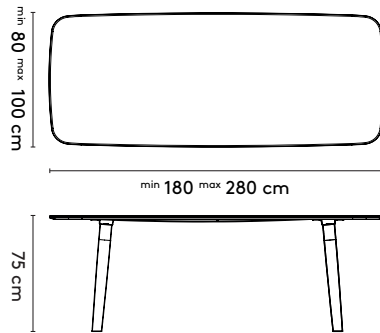

2b **Tailoring**

Essential Barrel 1

3 **Materials**

Top Rectangular: oak or walnut (veneer), Fenix® HPL, linoleum (Forbo Furniture coll.)
Top Barrel: oak, oak smoked or walnut (solid)
Legs: beech laminate with oak or walnut top layer

Materialen

Blad Rectangular: eiken of noten (fineer), Fenix® HPL, linoleum (Forbo Furniture coll.)
Blad Barrel: eiken, gerookt eiken of noten (massief)
Onderstel: beukenlaminaat met eiken of noten toplaag

Materialien

Platte Rectangular: Eiche oder Nussbaum (Furnier), Fenix® HPL, Linoleum, (Forbo Furniture coll.)
Platte Barrel: Eiche, Eiche geräuchert oder Nussbaum (Massiv)
Untergestell: Buche Laminate mit Eiche oder Nussbaum Oberbeschichtung

4 **Finishes**

All Arco colors and finishes for the mentioned materials

Please note: with an oiled top, the veneered legs are only possible with a P-lacquer finish

Afwerkingen

Alle Arco kleuren en (lak)afwerkingen voor de genoemde materialen

Let op: bij een geolied blad zijn de gefineerde poten alleen met een P-lak afwerking mogelijk

Ausführungen

Alle Arco Farben und Ausführungen für die genannten Materialien

Bitte beachten Sie: bei einer geölter Platte sind die furnierte Beine nur mit P-Lack möglich

5 **Cable management**

CM15
EVOLine® One spot
Ø 5,9 cm

6 **Additional information**

Aanvullende informatie

Weitere Informationen