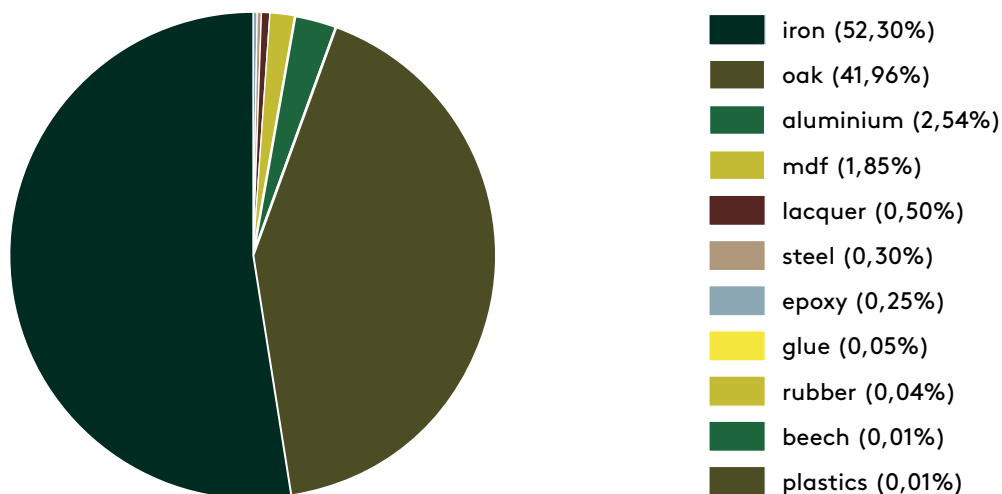

PRODUCT ECO PASSPORT

MATERIALS (PERCENTAGE BY WEIGHT)

Based on: Cast 1 240x100x75 cm | 119 kg

CERTIFICATES

Promoting
Sustainable Forest
Management

www.pefc.org

Oak (local wood solid) is STIP and PEFC certified.

SUSTAINABLE FEATURES

a tailoring
 a local wood
 a recycle
 a refurbish
 a repair
 a made in Holland

Solid tops can be re-sanded and lacquered to a like-new condition. On these tops as well small repairs can be done and the fittings can be replaced. The result will always depend on the degree of the damage.