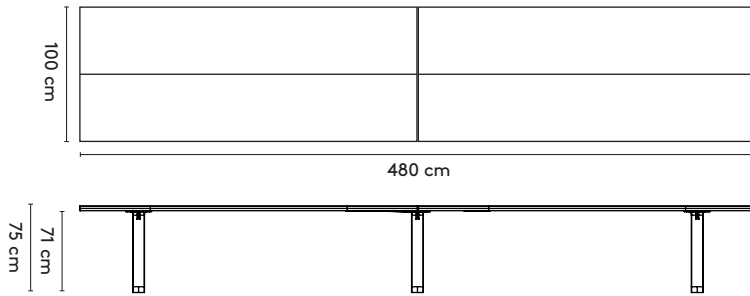

1

Cast**Jorre
van Ast****2019****2a Standard**Cast rectangular 1 (thickened 2x20 mm)

210 x 95 x 75 cm (between legs: 140 cm)
 240 x 100 x 75 cm (between legs: 170 cm)
 280 x 100 x 75 cm (between legs: 210 cm)
 320 x 105 x 75 cm (between legs: 250 cm)
 360 x 105 x 75 cm (between legs: 290 cm)

Cast rectangular 2 (solid)

210 x 95 x 75 cm (between legs: 140/120/100cm)
 240 x 100 x 75 cm (between legs: 170/150/130cm)
 280 x 100 x 75 cm (between legs: 210/190/170cm)
 320 x 105 x 75 cm (between legs: 250/230/210cm)
 360 x 105 x 75 cm (between legs: 290/270/250cm)

Cast rectangular 2 connected

480 x 100 x 75 cm (between legs: 195/185/175 cm)
 560 x 100 x 75 cm (between legs: 235/225/215 cm)

2b TailoringCast rectangular 1 (thickened 2x20 mm)Cast rectangular 2 (solid)Cast rectangular 2 connected