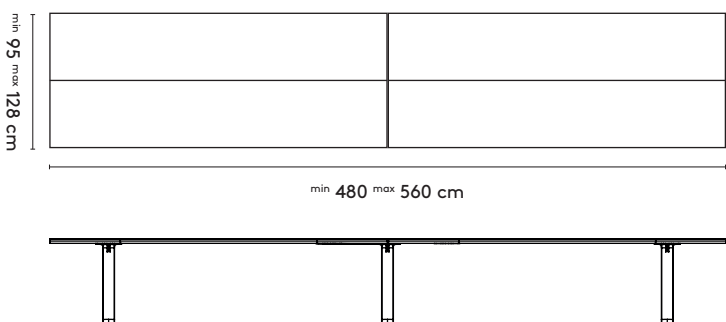

1

Cast**Jorre
van Ast****2019****2a Standard**Cast rectangular 1 (thickened 2x20 mm)

210 x 95 x 75 cm (between legs: 140 cm)
 240 x 100 x 75 cm (between legs: 170 cm)
 280 x 100 x 75 cm (between legs: 210 cm)
 320 x 105 x 75 cm (between legs: 250 cm)
 360 x 105 x 75 cm (between legs: 290 cm)

Cast rectangular 2 (solid)

210 x 95 x 75 cm (between legs: 140/120/100cm)
 240 x 100 x 75 cm (between legs: 170/150/130cm)
 280 x 100 x 75 cm (between legs: 210/190/170cm)
 320 x 105 x 75 cm (between legs: 250/230/210cm)
 360 x 105 x 75 cm (between legs: 290/270/250cm)

Cast rectangular 2 connected

480 x 100 x 75 cm (between legs: 195/185/175 cm)
 560 x 100 x 75 cm (between legs: 235/225/215 cm)

2b TailoringCast rectangular 1 (thickened 2x20 mm)Cast rectangular 2 (solid)Cast rectangular 2 connected