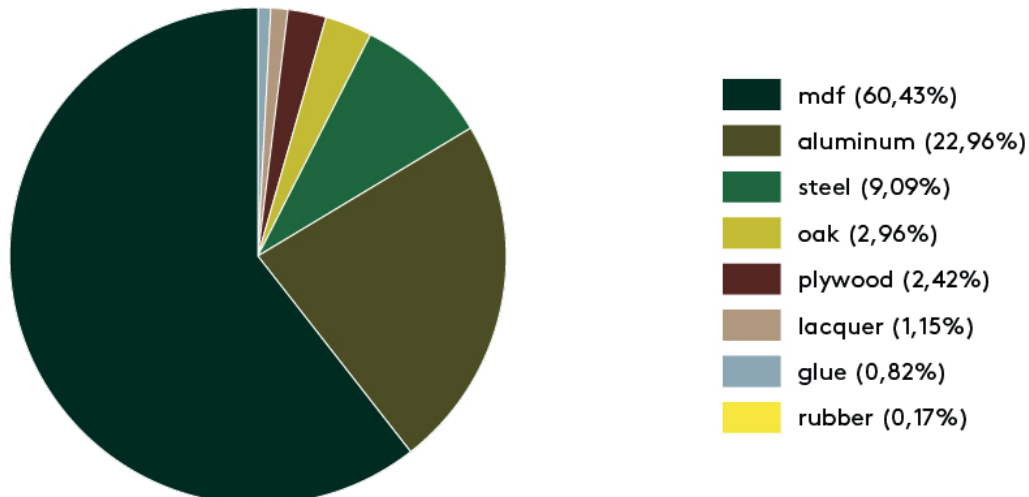

PRODUCT ECO PASSPORT

MATERIALS (PERCENTAGE BY WEIGHT)

Based on: 120 (179) x 73 cm aluminum base | 61 kg

CERTIFICATES

The mark of
responsible forestry
FSC® C127701

Both oak and walnut (solid & semi-solid) are STIP certified. Walnut (solid & semi-solid) is FSC certified.