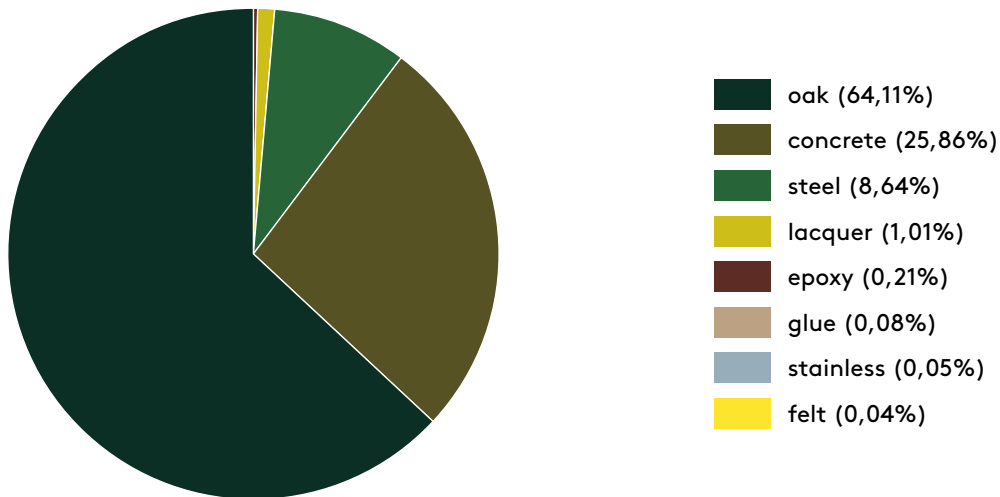

PRODUCT ECO PASSPORT

MATERIALS (PERCENTAGE BY WEIGHT)

Based on: 280x110x75 cm | 119 kg

CERTIFICATES

Oak (local wood solid) is STIP and PEFC certified.

SUSTAINABLE FEATURES

a tailoring
 a local wood
 a recycle
 a refurbish
 a repair
 a made in Holland