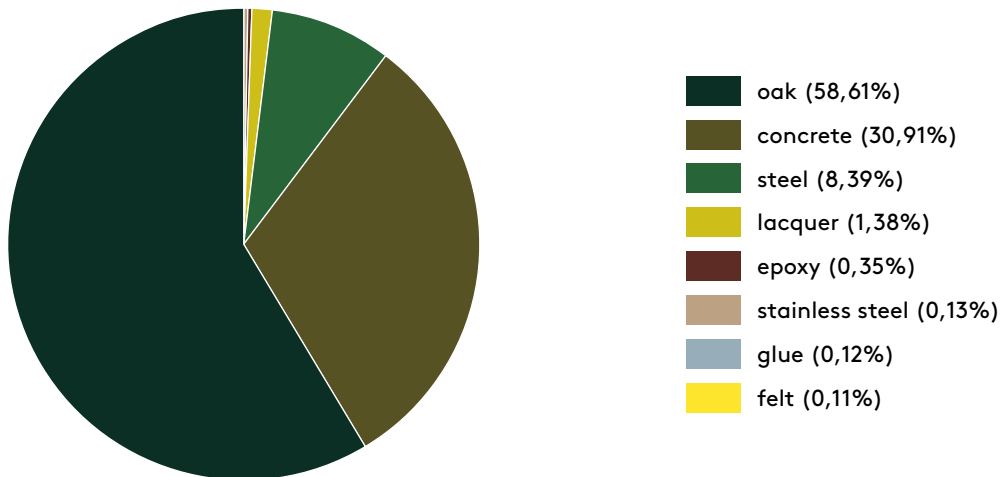

PRODUCT ECO PASSPORT

MATERIALS (PERCENTAGE BY WEIGHT)

Based on: 280x40x45 cm | 43 kg

CERTIFICATES

Oak (local wood solid) is STIP and PEFC certified.

SUSTAINABLE FEATURES

a tailoring
 a local wood
 a recycle
 a refurbish
 a repair
 a made in Holland