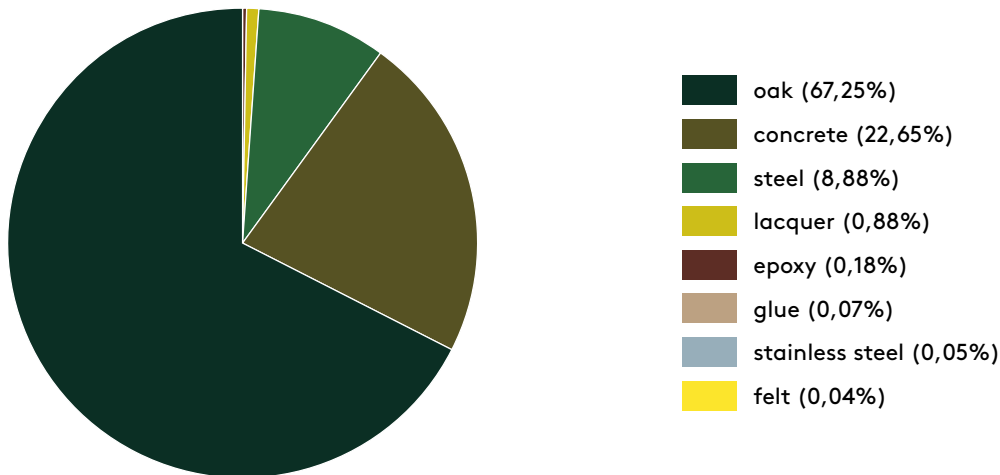

PRODUCT ECO PASSPORT

MATERIALS (PERCENTAGE BY WEIGHT)

Based on: 280x120x75 cm | 136 kg

CERTIFICATES

Oak (local wood solid) is STIP and PEFC certified.

SUSTAINABLE FEATURES

a tailoring
 a local wood
 a recycle
 a refurbish
 a repair
 a made in Holland